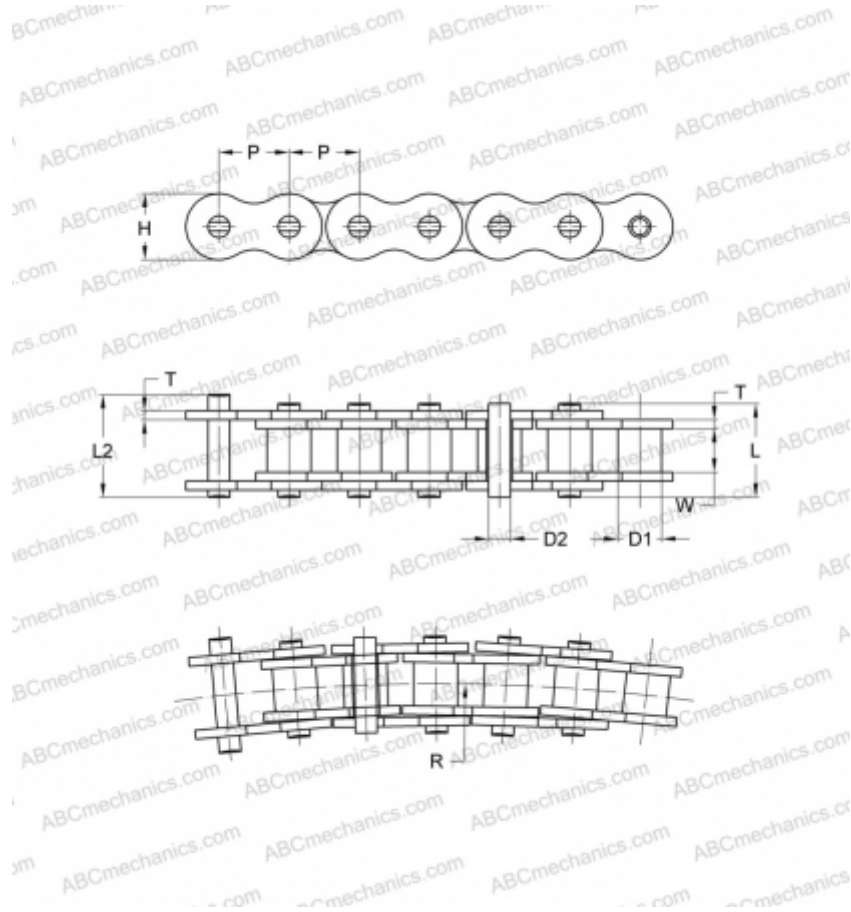

## PHC 80-1SBX5M SKF

Side Bow Chain

TYPE: Drive roller chain, Rotary, SKF

### Technical specification

#### DIMENSIONS, MM

|    |        |
|----|--------|
| P  | 25,400 |
| D1 | 15,880 |
| W  | 15,750 |
| D2 | 7,190  |
| H  | 24,000 |
| T  | 3,250  |
| L  | 34,000 |
| L2 | 37,300 |

**WEIGHT, KG/M** 2,600