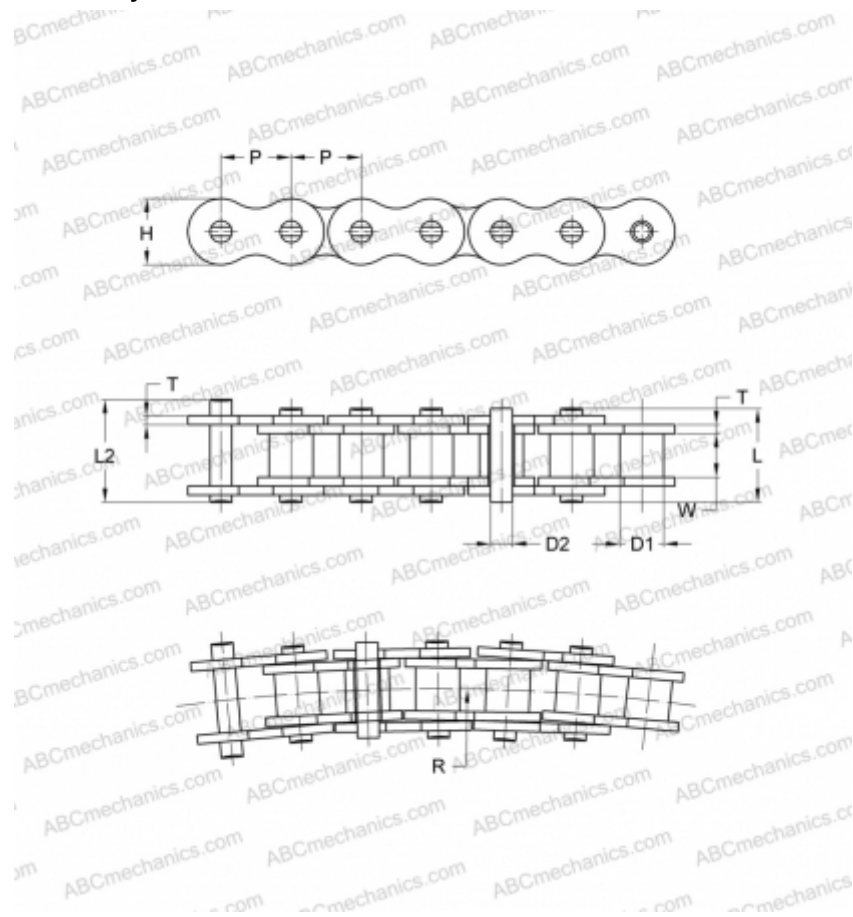

PHC 10B-1SBX5M SKF

Side Bow Chain

TYPE: Drive roller chain, Rotary, SKF

Technical specification

DIMENSIONS, MM

P	15,880
D1	10,160
W	9,650
D2	4,500
H	14,700
T	1,700
L	20,100
L2	21,500

WEIGHT, KG/M 0,930

MANUFACTURER [SKF](#)