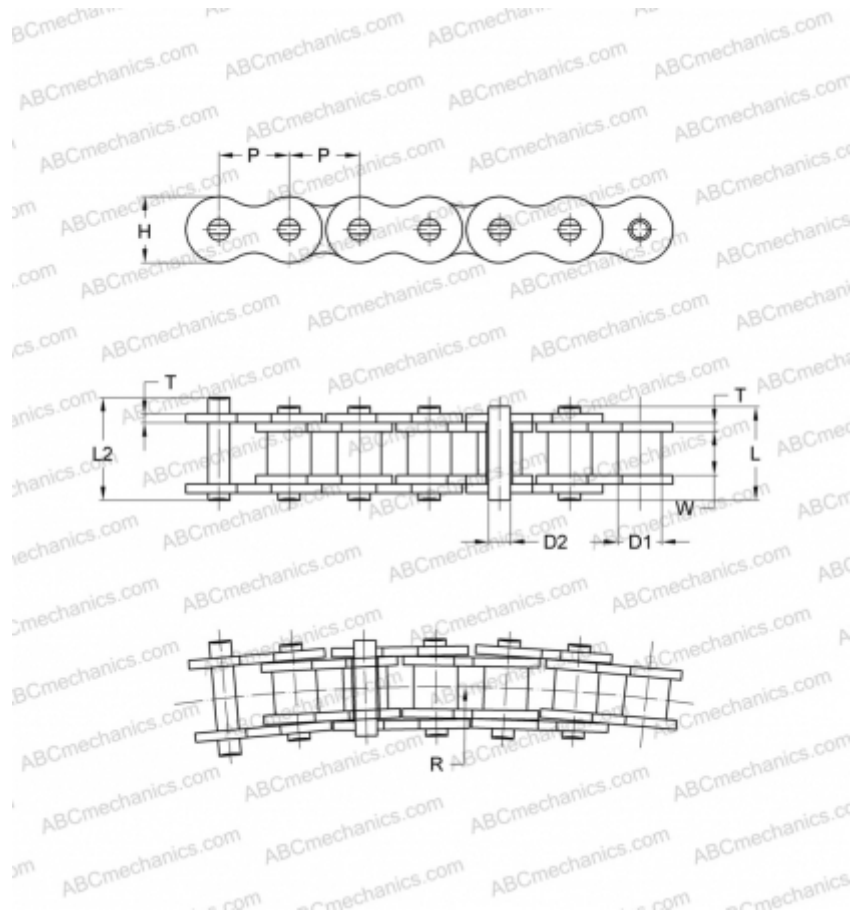

PHC 12B-1SBX5M SKF

Side Bow Chain

TYPE: Drive roller chain, Rotary, SKF

Technical specification

DIMENSIONS, MM

P	19,050
D1	12,070
W	11,680
D2	5,120
H	16,000
T	1,850
L	23,100
L2	24,800

WEIGHT, KG/M 1,160

MANUFACTURER [SKF](#)

DESIGNATION BS/ISO: 12B-1SB