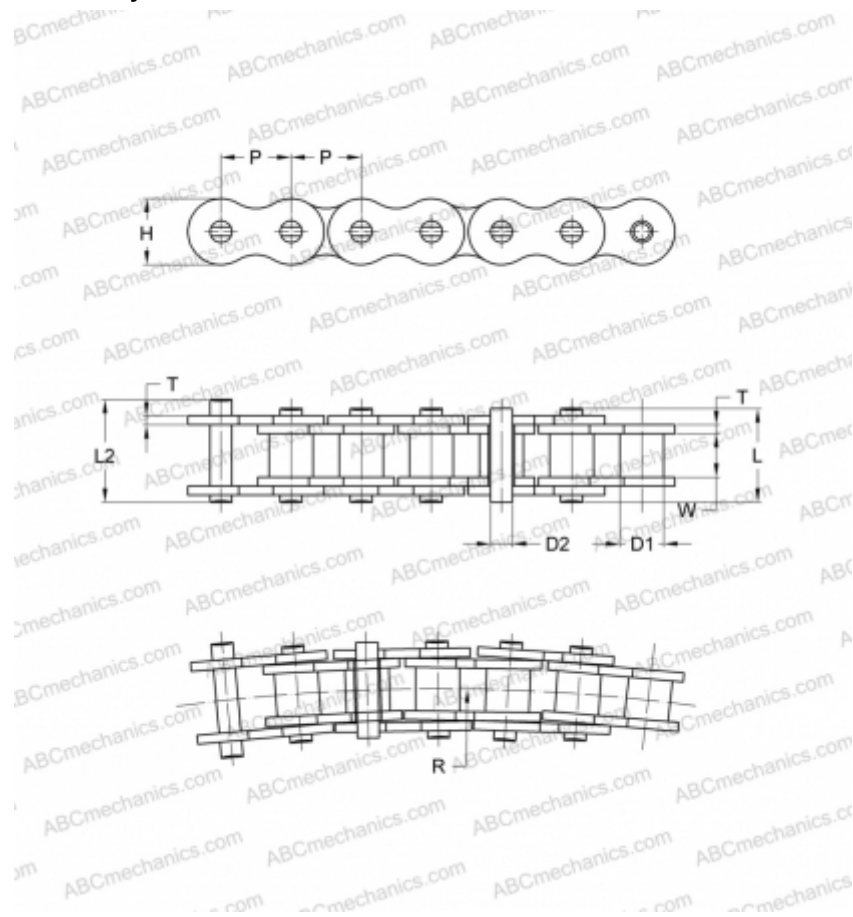

PHC C2050-1SBX5M SKF

Side Bow Chain

TYPE: Drive roller chain, Rotary, SKF

Technical specification

DIMENSIONS, MM

P	31,750
D1	10,160
W	9,400
D2	5,080
H	15,000
T	2,030
L	21,300
L2	22,600

WEIGHT, KG/M 0,840

MANUFACTURER [SKF](#)