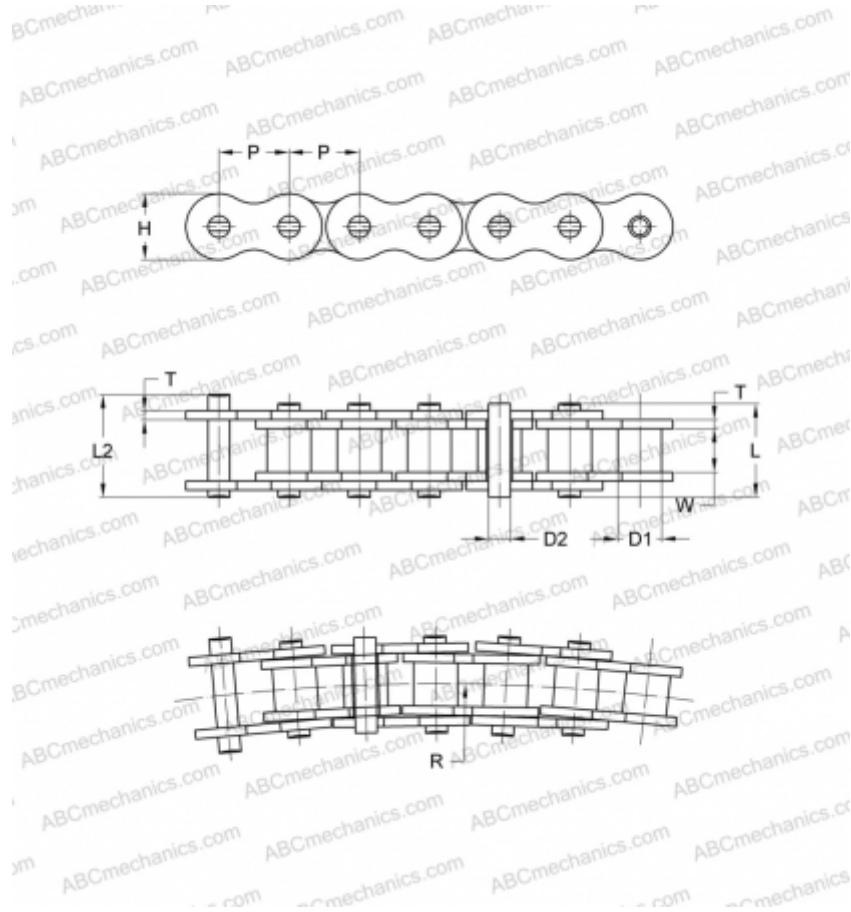

PHC 40-1SBX10FT SKF

Side Bow Chain

TYPE: Drive roller chain, Rotary, SKF

Technical specification

DIMENSIONS, MM

P	12,700
D1	7,950
W	7,850
D2	3,960
H	11,700
T	1,500
L	16,900
L2	18,100

WEIGHT, KG/M 0,800

MANUFACTURER [SKF](#)