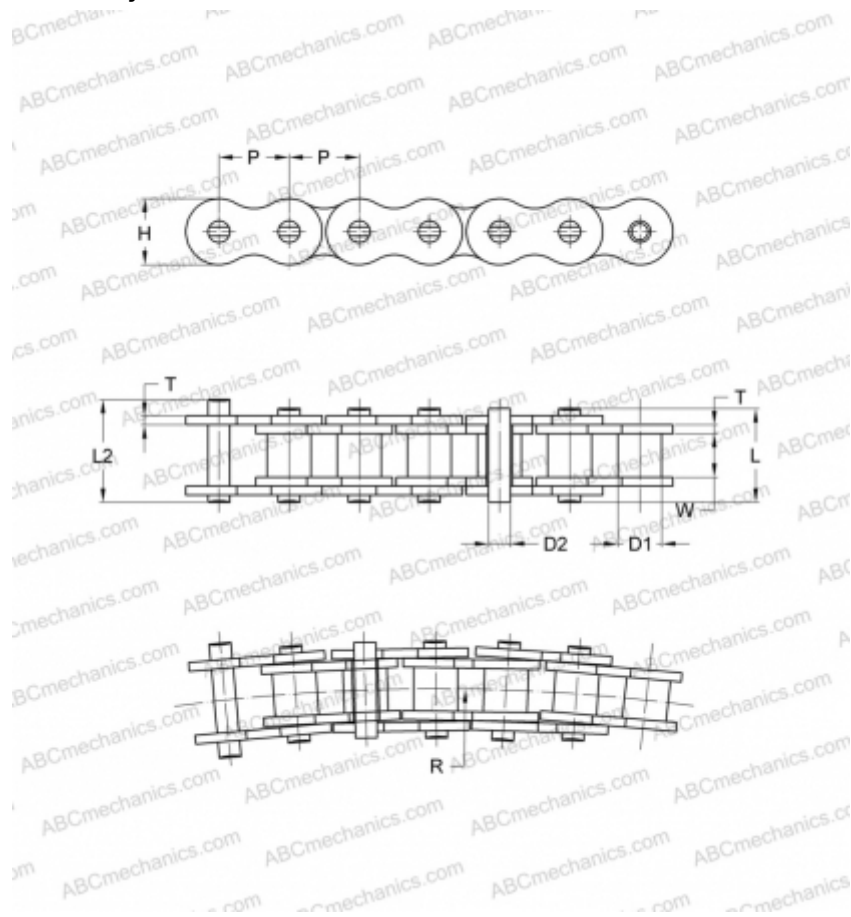

PHC 43-1SBX10FT SKF

Side Bow Chain

TYPE: Drive roller chain, Rotary, SKF

Technical specification

DIMENSIONS, MM

P	12,700
D1	7,950
W	7,850
D2	3,450
H	11,700
T	1,500
L	18,300
L2	19,500

WEIGHT, KG/M 0,640

MANUFACTURER [SKF](#)