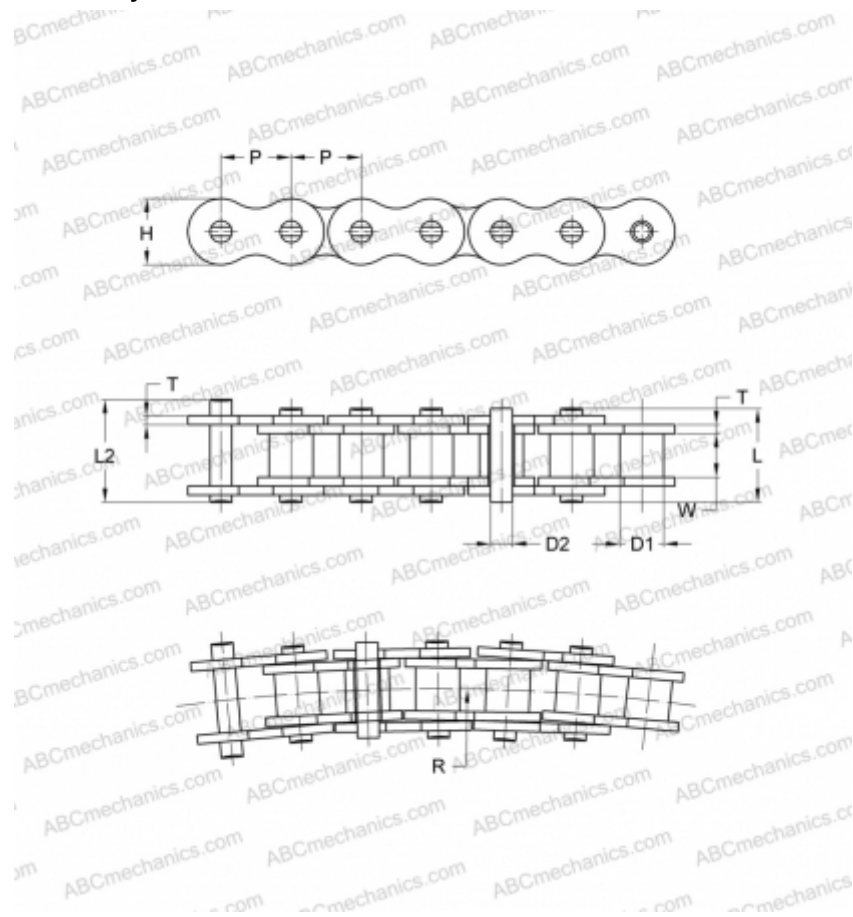

PHC 60-1SBX10FT SKF

Side Bow Chain

TYPE: Drive roller chain, Rotary, SKF

Technical specification

DIMENSIONS, MM

P	19,050
D1	11,910
W	12,570
D2	5,340
H	18,000
T	2,420
L	26,600
L2	28,400

WEIGHT, KG/M 1,540

MANUFACTURER [SKF](#)