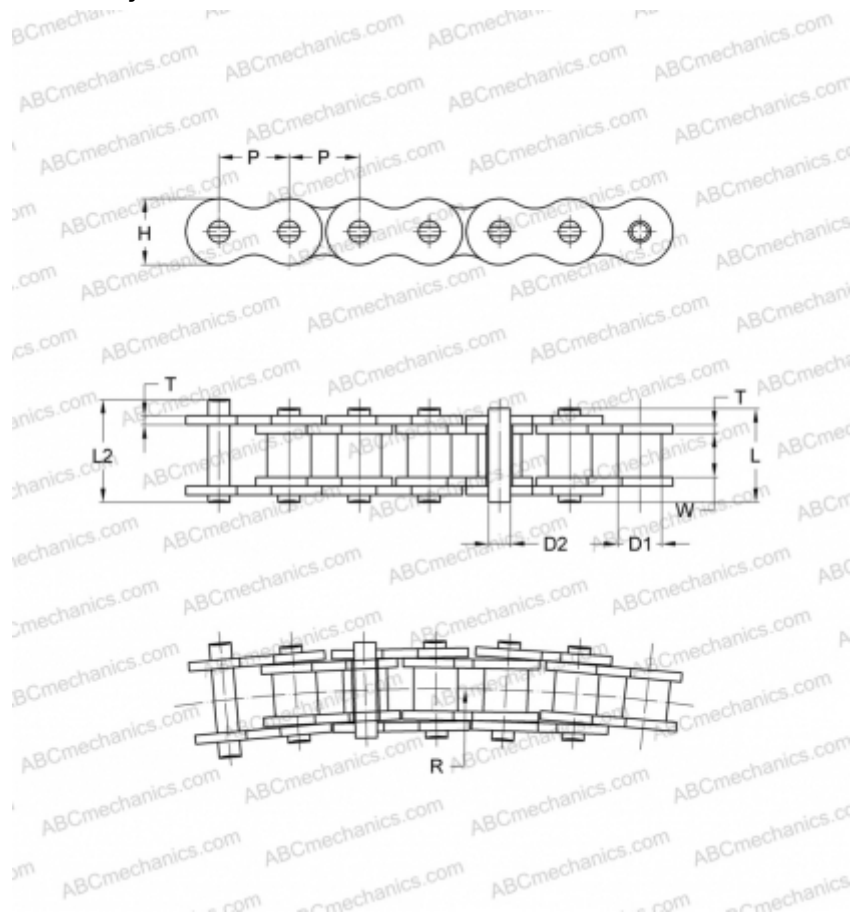

## PHC 63-1SBX10FT SKF

Side Bow Chain

TYPE: Drive roller chain, Rotary, SKF

### Technical specification

#### DIMENSIONS, MM

P	19,050
D1	11,910
W	12,680
D2	5,080
H	17,200
T	2,030
L	28,800
L2	30,600

**WEIGHT, KG/M** 1,400

**MANUFACTURER** [SKF](#)

**DESIGNATION BS/ISO:** 63-1SB