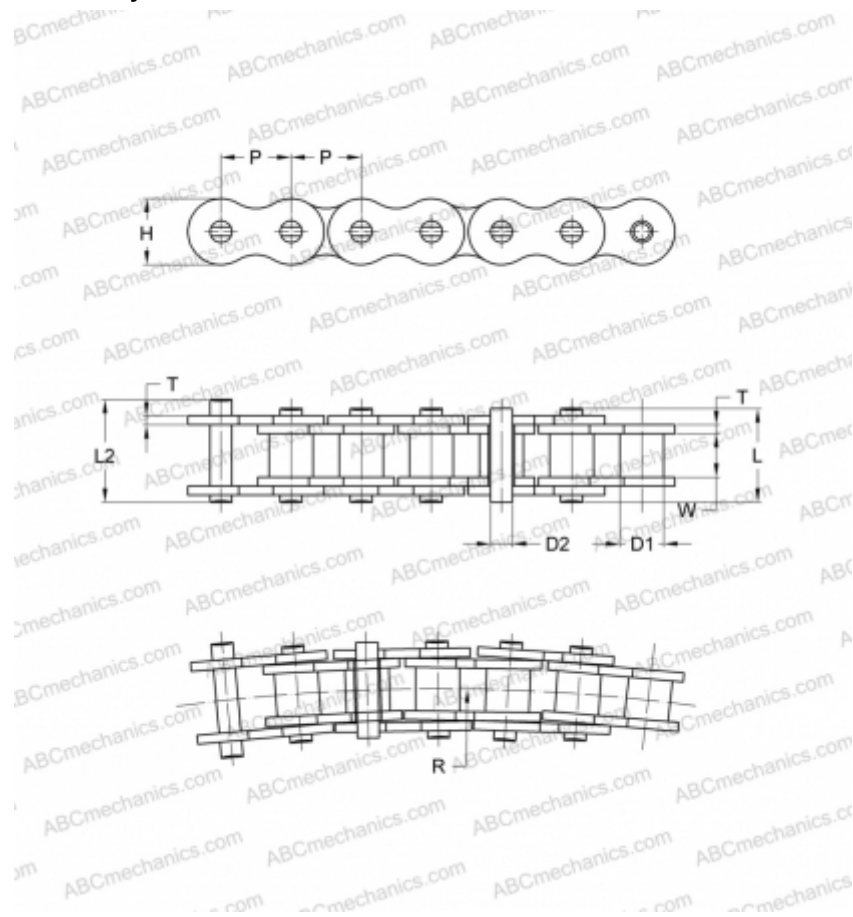

PHC 80-1SBX10FT SKF

Side Bow Chain

TYPE: Drive roller chain, Rotary, SKF

Technical specification

DIMENSIONS, MM

P	25,400
D1	15,880
W	15,750
D2	7,190
H	24,000
T	3,250
L	34,000
L2	37,300

WEIGHT, KG/M 2,600

MANUFACTURER [SKF](#)