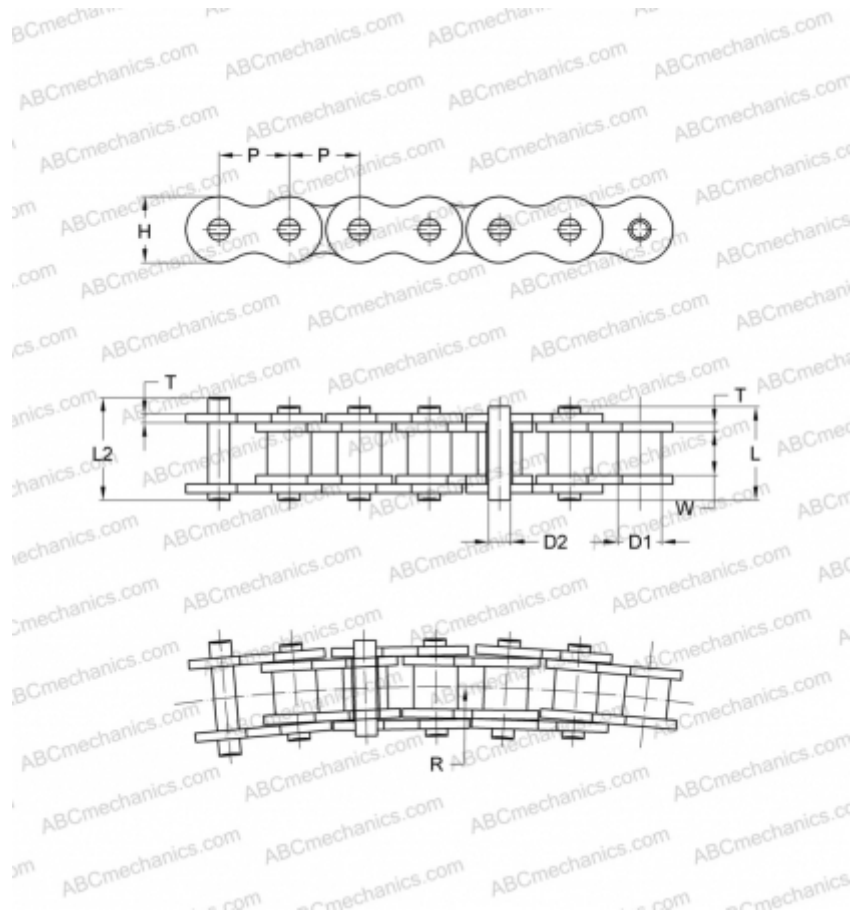

## PHC 08B-1SBX10FT SKF

Side Bow Chain

TYPE: Drive roller chain, Rotary, SKF

### Technical specification

#### DIMENSIONS, MM

P	12,700
D1	8,510
W	7,750
D2	3,970
H	11,800
T	1,600
L	17,400
L2	18,700

**WEIGHT, KG/M** 0,700

**MANUFACTURER** [SKF](#)

**DESIGNATION BS/ISO:** 08B-1SB