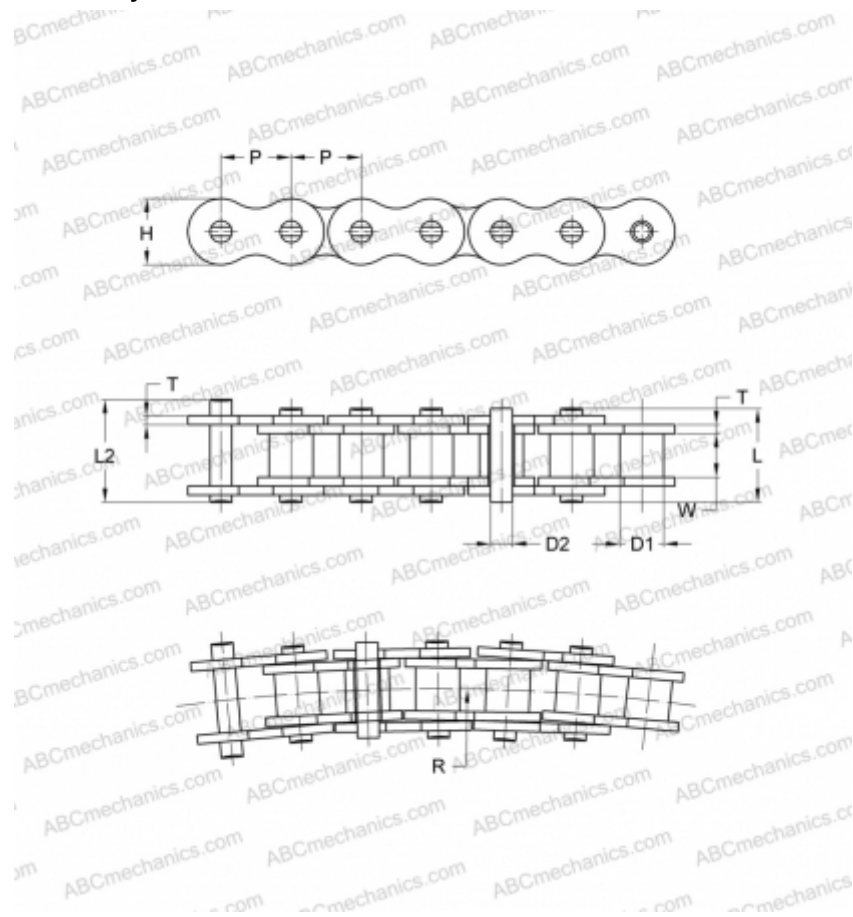

PHC 10B-1SBX10FT SKF

Side Bow Chain

TYPE: Drive roller chain, Rotary, SKF

Technical specification

DIMENSIONS, MM

P	15,880
D1	10,160
W	9,650
D2	4,500
H	14,700
T	1,700
L	20,100
L2	21,500

WEIGHT, KG/M 0,930

MANUFACTURER [SKF](#)