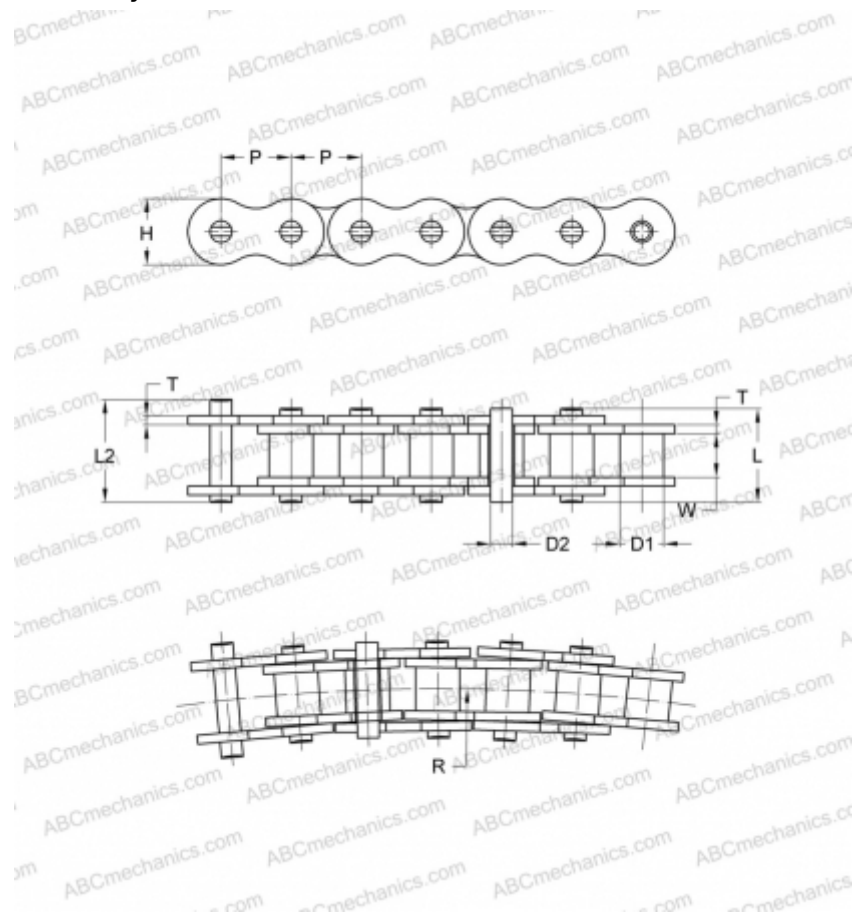

PHC 12B-1SBX10FT SKF

Side Bow Chain

TYPE: Drive roller chain, Rotary, SKF

Technical specification

DIMENSIONS, MM

P	19,050
D1	12,070
W	11,680
D2	5,120
H	16,000
T	1,850
L	23,100
L2	24,800

WEIGHT, KG/M 1,160

MANUFACTURER [SKF](#)