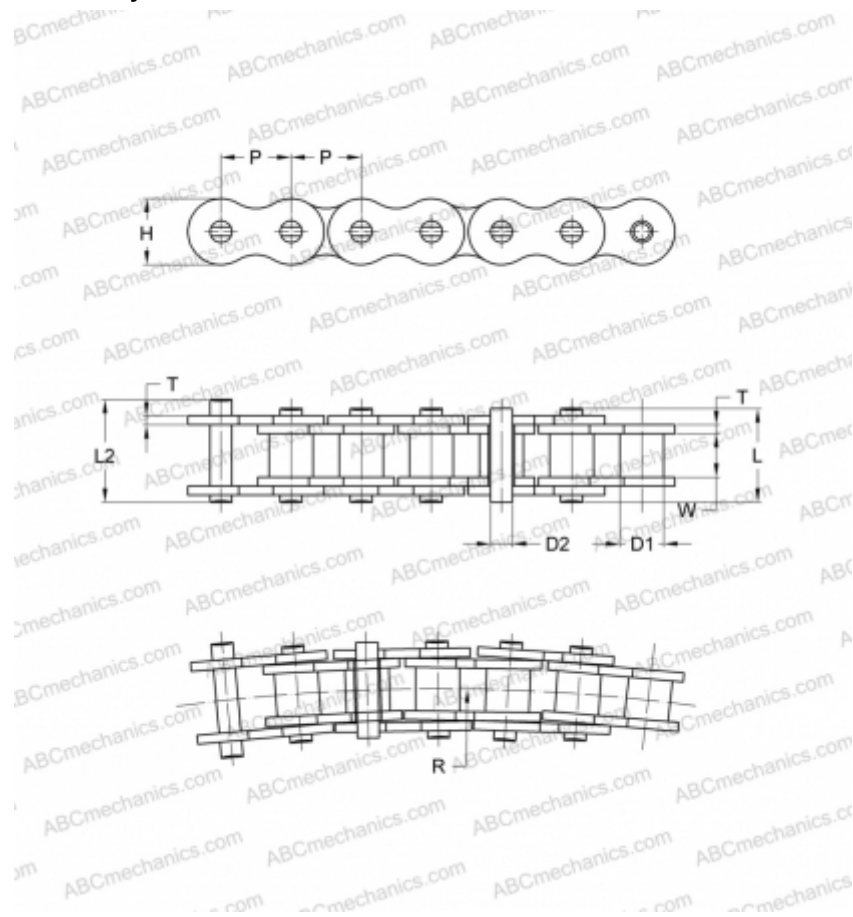

PHC C2050-1SBX10FT SKF

Side Bow Chain

TYPE: Drive roller chain, Rotary, SKF

Technical specification

DIMENSIONS, MM

P	31,750
D1	10,160
W	9,400
D2	5,080
H	15,000
T	2,030
L	21,300
L2	22,600

WEIGHT, KG/M 0,840

MANUFACTURER [SKF](#)