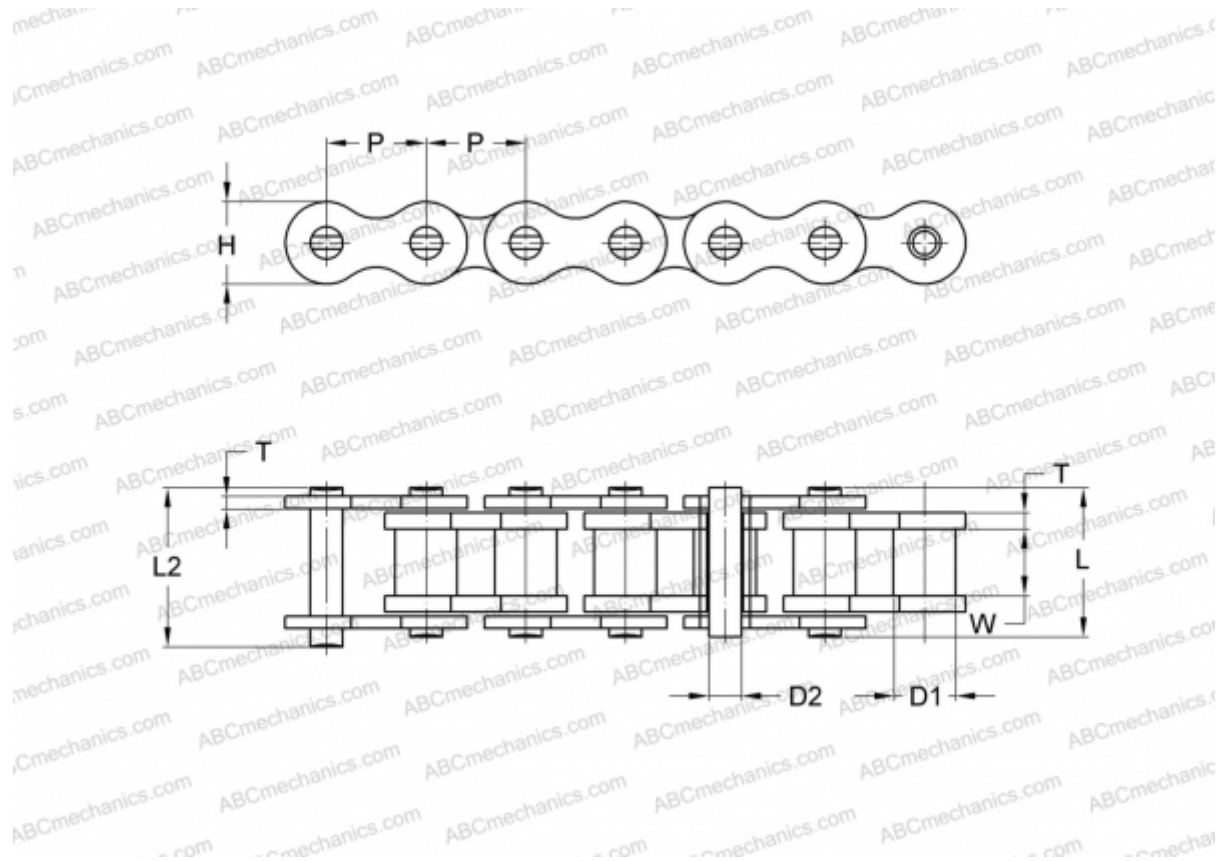

## PHC 10B-1SLRX10FT SKF

Xtra Performance SLR Chain

TYPE: Drive roller chain, Self lube, SKF

### Technical specification

#### DIMENSIONS, MM

P	15,880
D1	10,160
W	9,650
D2	5,080
H	14,700
T	1,700
L	19,500
L2	20,900

**WEIGHT, KG/M** 0,930

**MANUFACTURER** [SKF](#)

**DESIGNATION BS/ISO:** 10B-1SLR