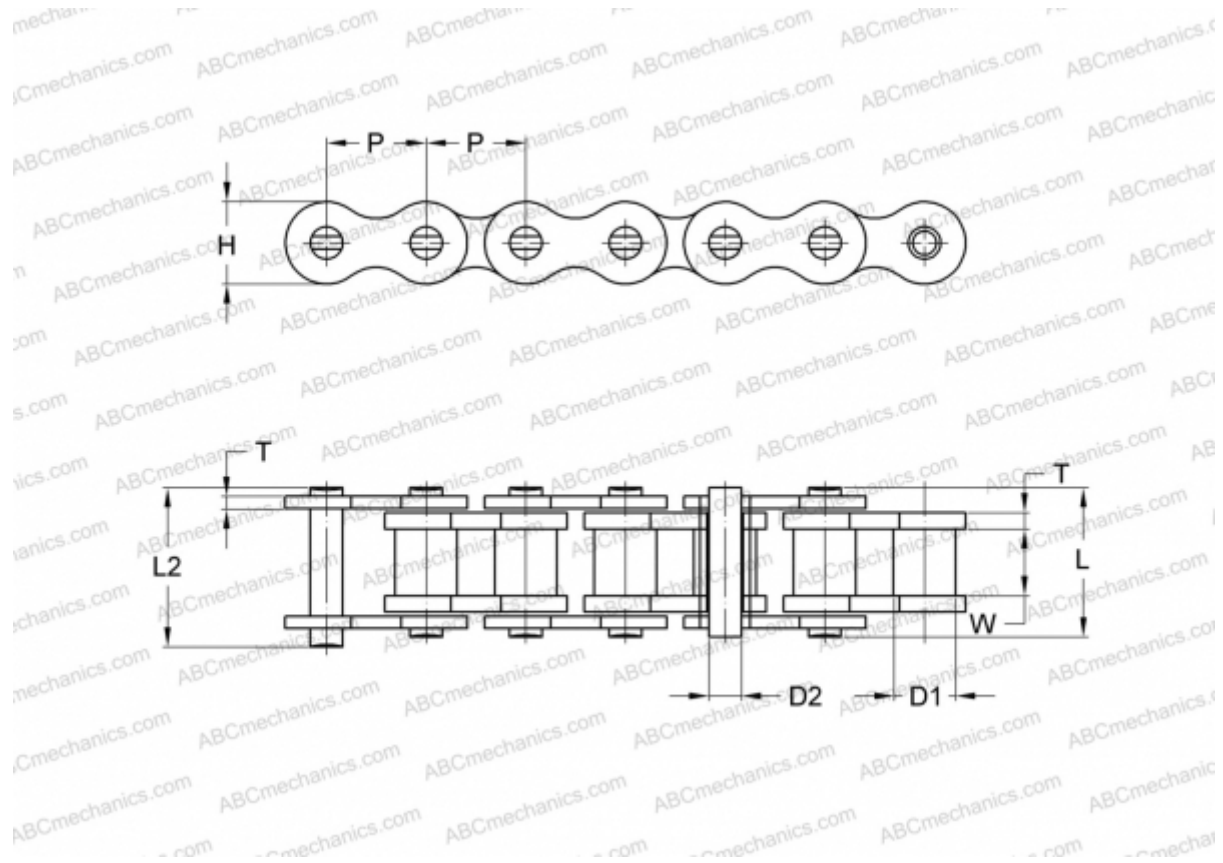

## PHC 60-1SLRX10FT SKF

Xtra Performance SLR Chain

TYPE: Drive roller chain, Self lube, SKF

### Technical specification

#### DIMENSIONS, MM

P	19,050
D1	11,910
W	12,570
D2	5,940
H	18,000
T	2,420
L	27,500
L2	29,300

**WEIGHT, KG/M** 1,650

**MANUFACTURER** [SKF](#)

**DESIGNATION BS/ISO:** 60-1SLR