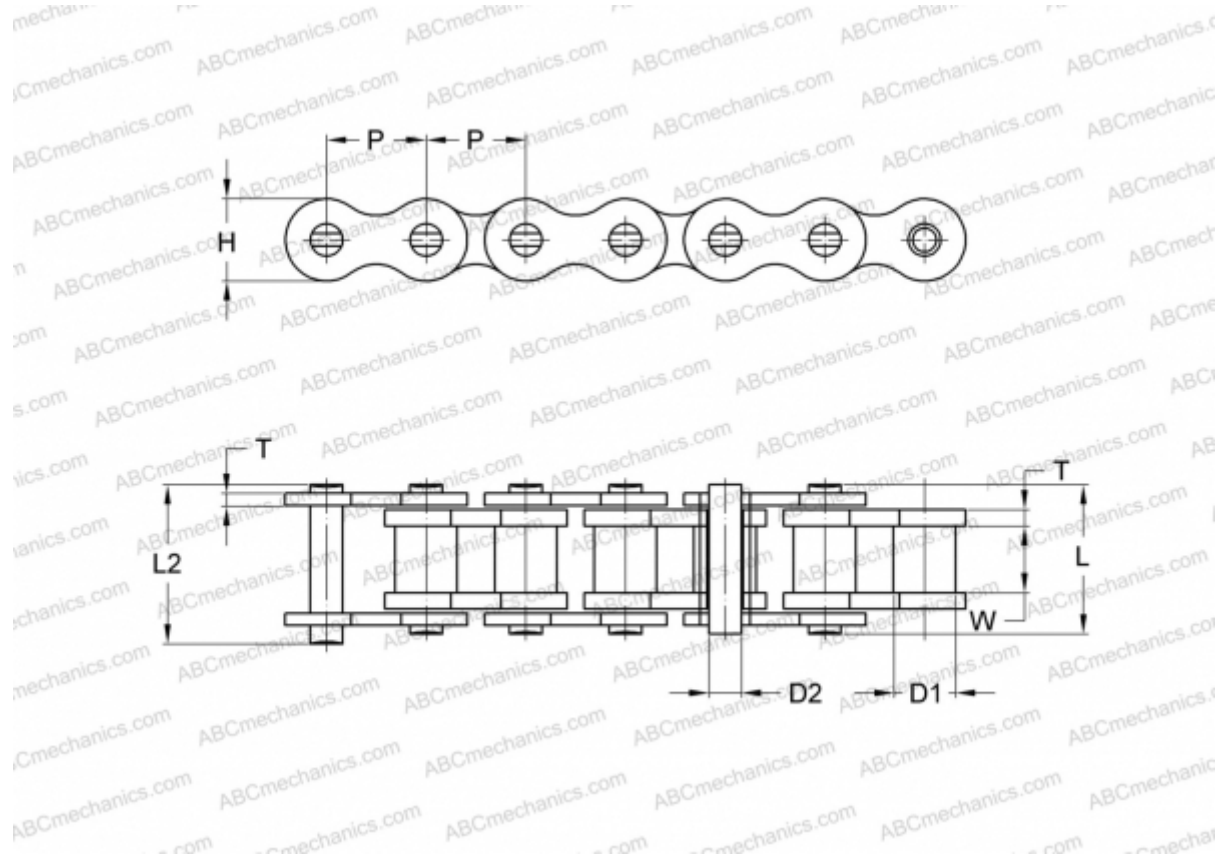

PHC 60-2SLRX10FT SKF

Xtra Performance SLR Chain

TYPE: Drive roller chain, Self lube, SKF

Technical specification

DIMENSIONS, MM

| | |
|----|--------|
| P | 19,050 |
| D1 | 11,910 |
| W | 12,570 |
| D2 | 5,940 |
| H | 18,000 |
| T | 2,420 |
| L | 50,300 |
| L2 | 52,100 |

WEIGHT, KG/M 3,210

MANUFACTURER [SKF](#)

DESIGNATION BS/ISO: 60-2SLR