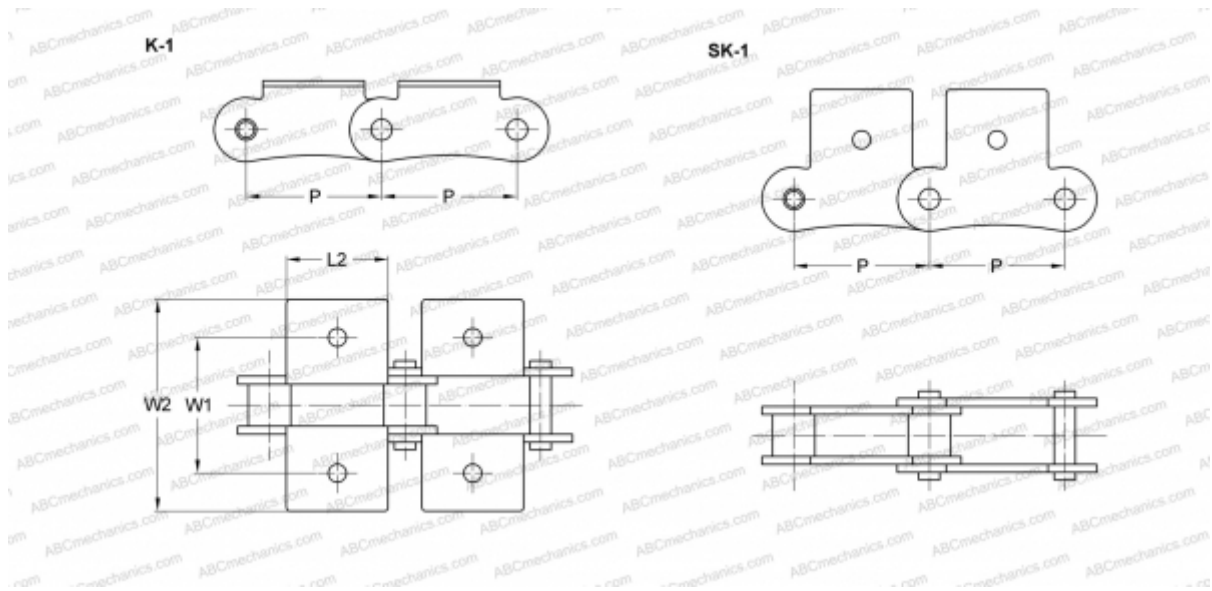

## PHC 2050-L1K1X10FT SKF

Double Pitch Roller Chain

TYPE: Drive roller chains special constructions, With special elements, Double pitch chain attachments K-1/SK-1 (SKF)

### Technical specification

#### DIMENSIONS, MM

P	31,750
L2	23,800
W1	31,800
W2	49,000

**MANUFACTURER** [SKF](#)

**DESIGNATION BS/ISO:** 210A

**DESIGNATION ANSI:** 2050