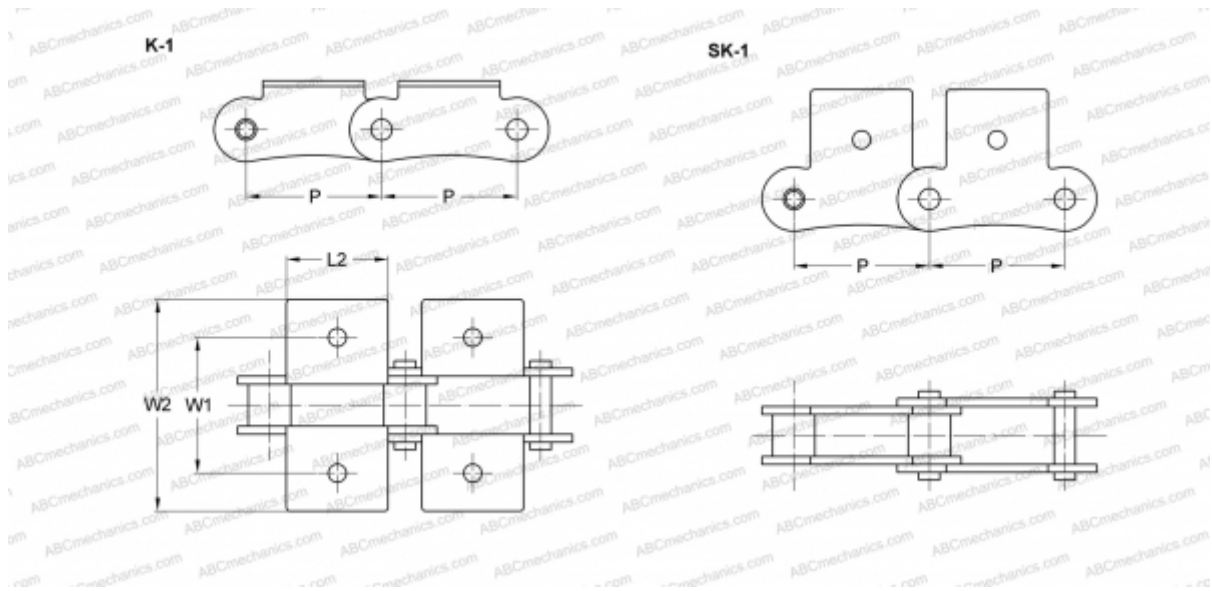

## PHC 2080-L1K1X10FT SKF

Double Pitch Roller Chain

TYPE: Drive roller chains special constructions, With special elements, Double pitch chain attachments K-1/SK-1 (SKF)

### Technical specification

#### DIMENSIONS, MM

P	50,800
L2	38,100
W1	55,600
W2	87,800

**MANUFACTURER** [SKF](#)

**DESIGNATION BS/ISO:** 216A

**DESIGNATION ANSI:** 2080