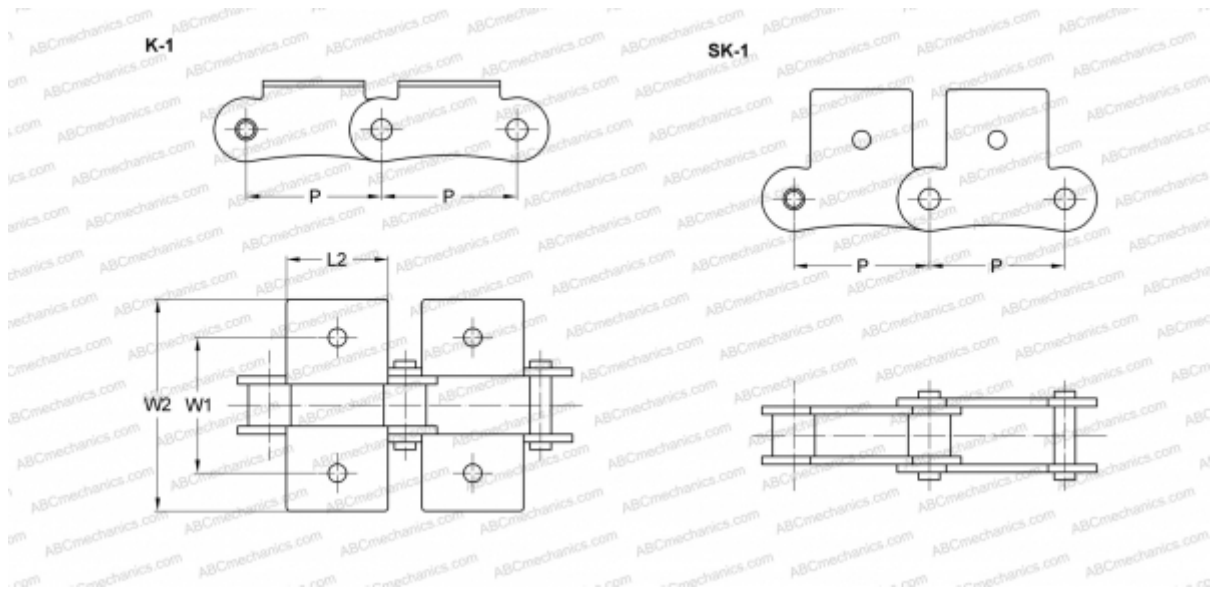

## PHC 2100-L1K1X10FT SKF

Double Pitch Roller Chain

TYPE: Drive roller chains special constructions, With special elements, Double pitch chain attachments K-1/SK-1 (SKF)

### Technical specification

#### DIMENSIONS, MM

P	63,500
L2	47,600
W1	66,600
W2	107,500

**MANUFACTURER** [SKF](#)

**DESIGNATION BS/ISO:** 220A

**DESIGNATION ANSI:** 2100