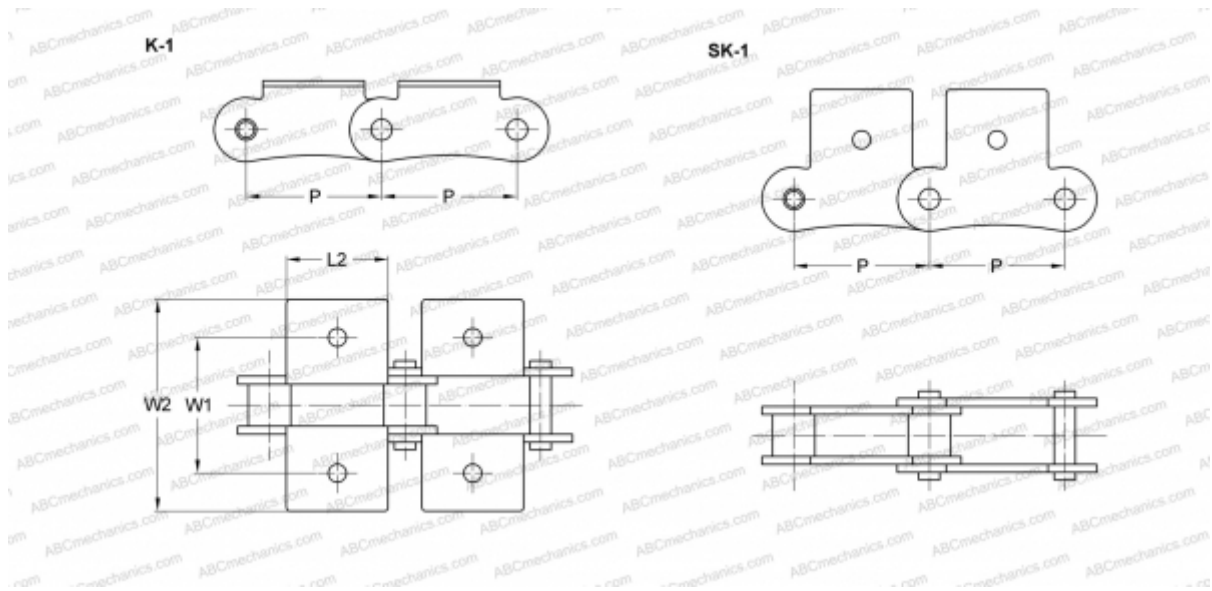

## PHC 212B-L1K1X10FT SKF

Double Pitch Roller Chain

TYPE: Drive roller chains special constructions, With special elements, Double pitch chain attachments K-1/SK-1 (SKF)

### Technical specification

#### DIMENSIONS, MM

P	38,100
L2	35,000
W1	38,100
W2	57,000

**MANUFACTURER** [SKF](#)

**DESIGNATION BS/ISO:** 212B