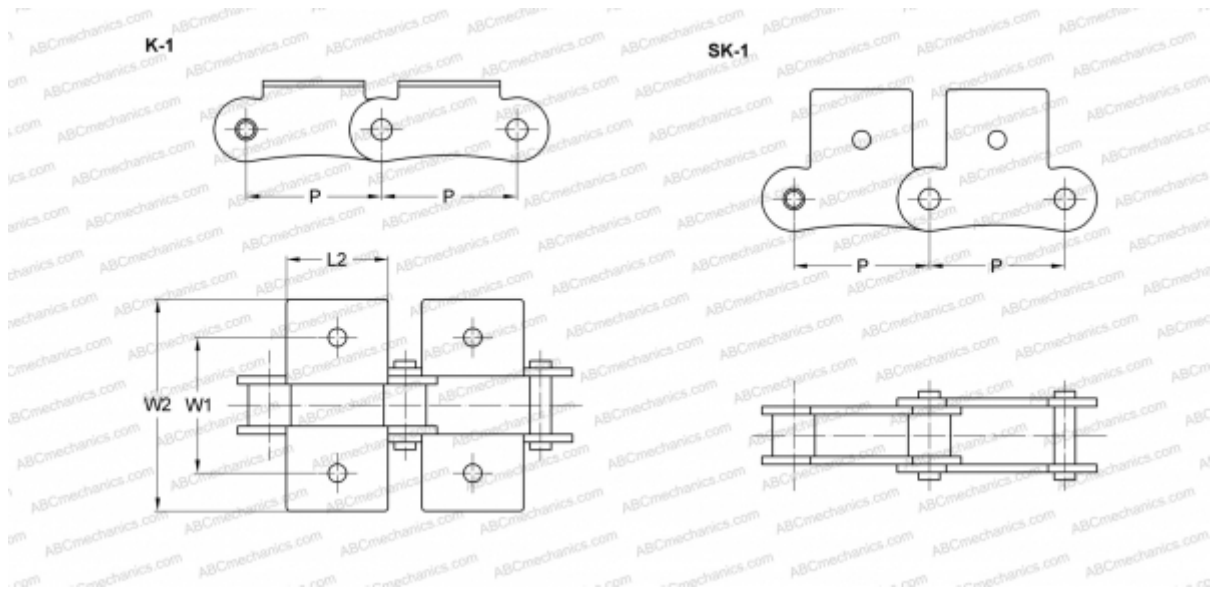

PHC 220B-L1K1X10FT SKF

Double Pitch Roller Chain

TYPE: Drive roller chains special constructions, With special elements, Double pitch chain attachments K-1/SK-1 (SKF)

Technical specification

DIMENSIONS, MM

P	63,500
L2	52,000
W1	63,500
W2	104,000

MANUFACTURER [SKF](#)

DESIGNATION BS/ISO: 220B