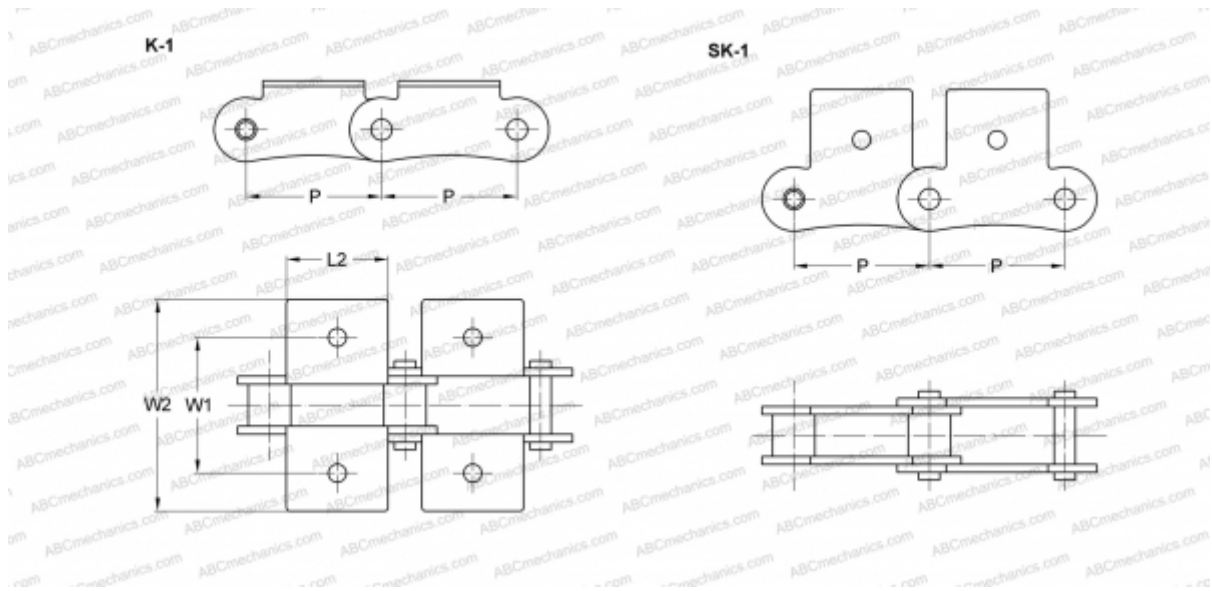

PHC 224B-L1K1X10FT SKF

Double Pitch Roller Chain

TYPE: Drive roller chains special constructions, With special elements, Double pitch chain attachments K-1/SK-1 (SKF)

Technical specification

DIMENSIONS, MM

P	76,200
L2	60,000
W1	76,200
W2	120,000

MANUFACTURER [SKF](#)

DESIGNATION BS/ISO: 224B