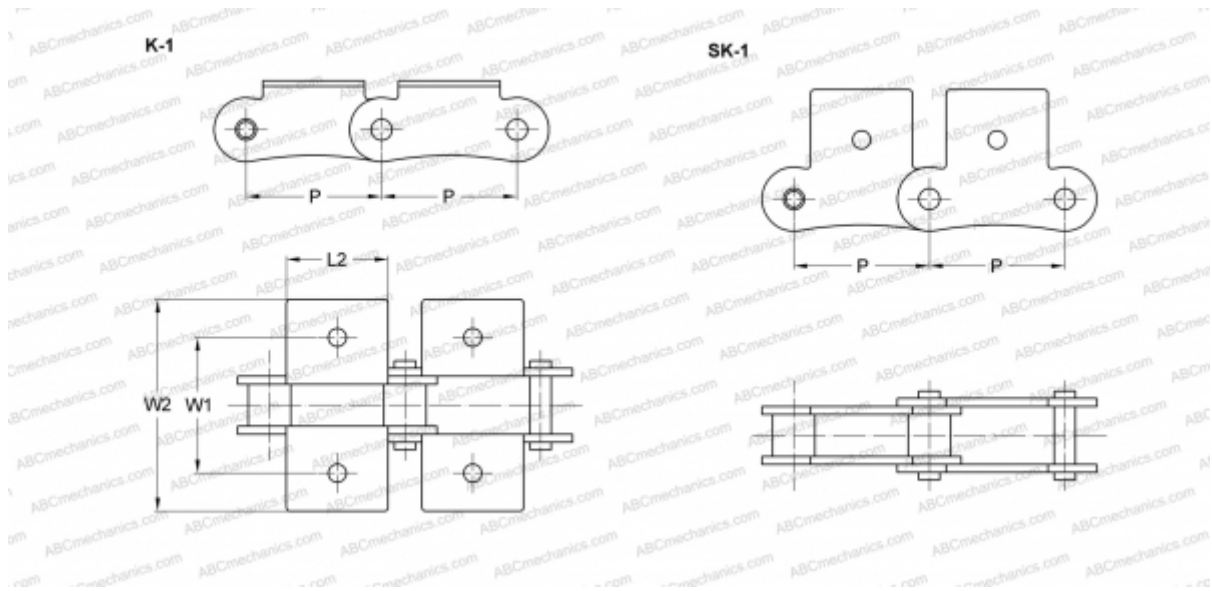

## PHC 2040-L1SK1X10FT SKF

Double Pitch Roller Chain

TYPE: Drive roller chains special constructions, With special elements, Double pitch chain attachments K-1/SK-1 (SKF)

### Technical specification

#### DIMENSIONS, MM

P	25,400
L2	19,100
W1	25,400
W2	39,600

**MANUFACTURER** [SKF](#)

**DESIGNATION BS/ISO:** 208A

**DESIGNATION ANSI:** 2040