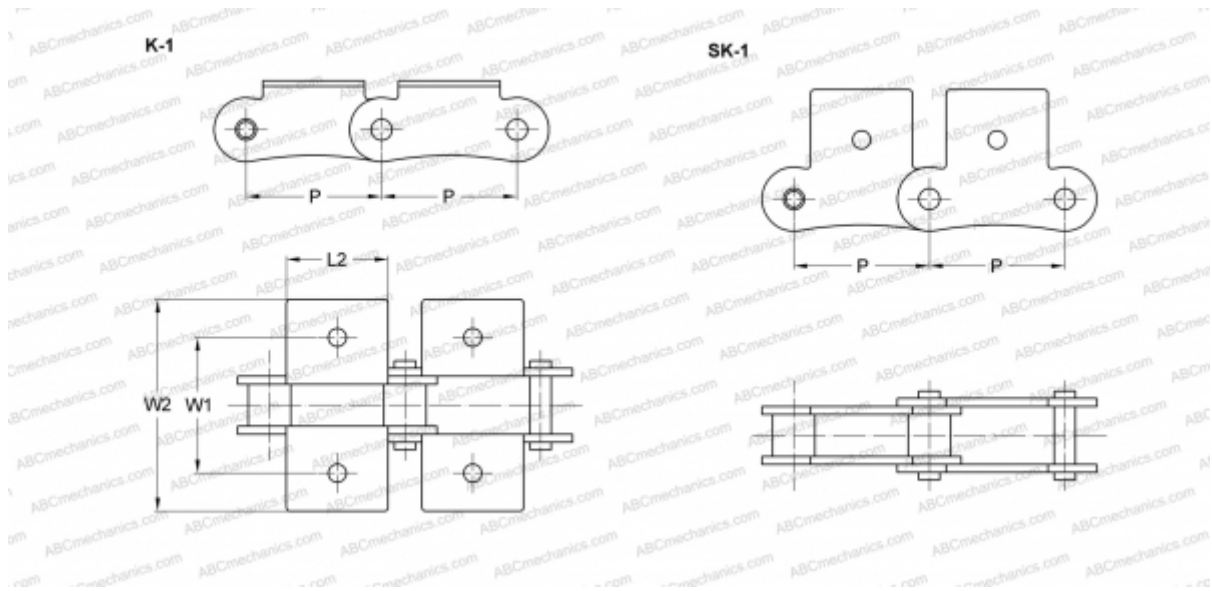

## PHC 2080-L1SK1X10FT SKF

Double Pitch Roller Chain

TYPE: Drive roller chains special constructions, With special elements, Double pitch chain attachments K-1/SK-1 (SKF)

### Technical specification

#### DIMENSIONS, MM

P	50,800
L2	38,100
W1	55,600
W2	87,800

**MANUFACTURER** [SKF](#)

**DESIGNATION BS/ISO:** 216A

**DESIGNATION ANSI:** 2080