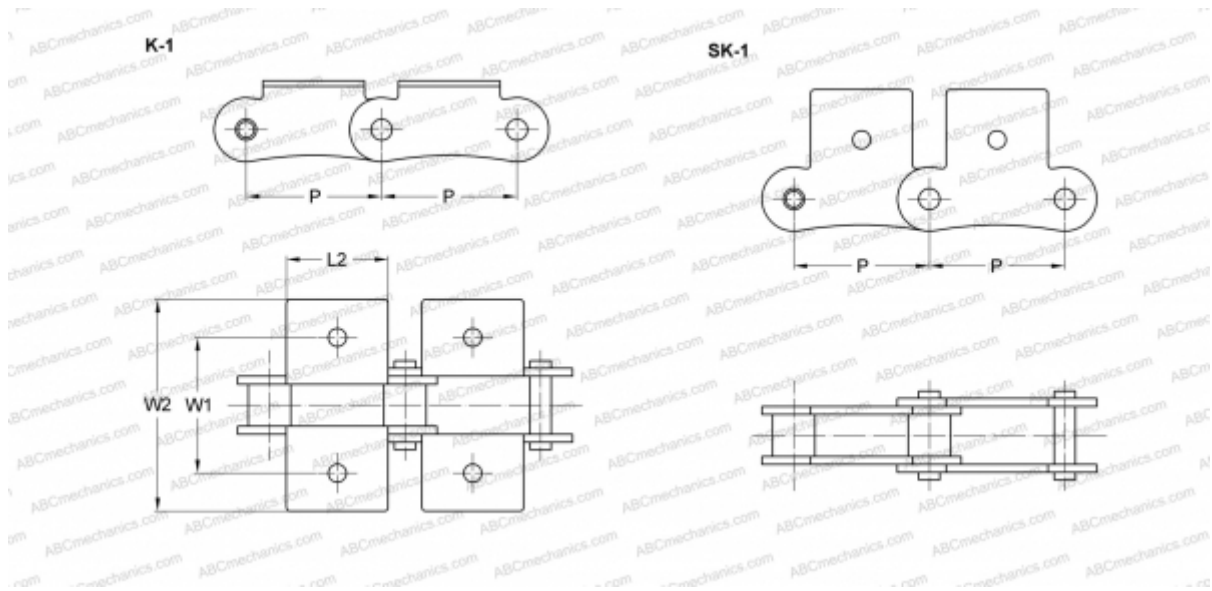

## PHC 210B-L1SK1X10FT SKF

Double Pitch Roller Chain

TYPE: Drive roller chains special constructions, With special elements, Double pitch chain attachments K-1/SK-1 (SKF)

### Technical specification

#### DIMENSIONS, MM

P	31,750
L2	23,800
W1	31,800
W2	49,000

**MANUFACTURER** [SKF](#)

**DESIGNATION BS/ISO:** 210B