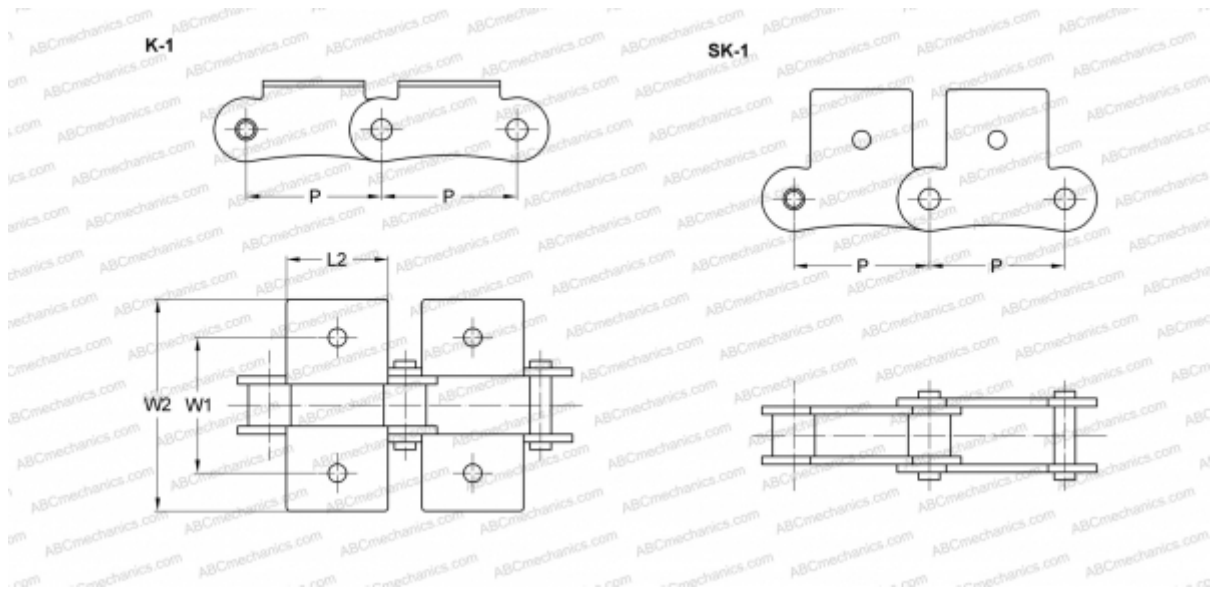

## PHC 212B-L1SK1X10FT SKF

Double Pitch Roller Chain

TYPE: Drive roller chains special constructions, With special elements, Double pitch chain attachments K-1/SK-1 (SKF)

### Technical specification

#### DIMENSIONS, MM

P	38,100
L2	35,000
W1	38,100
W2	57,000

**MANUFACTURER** [SKF](#)

**DESIGNATION BS/ISO:** 212B