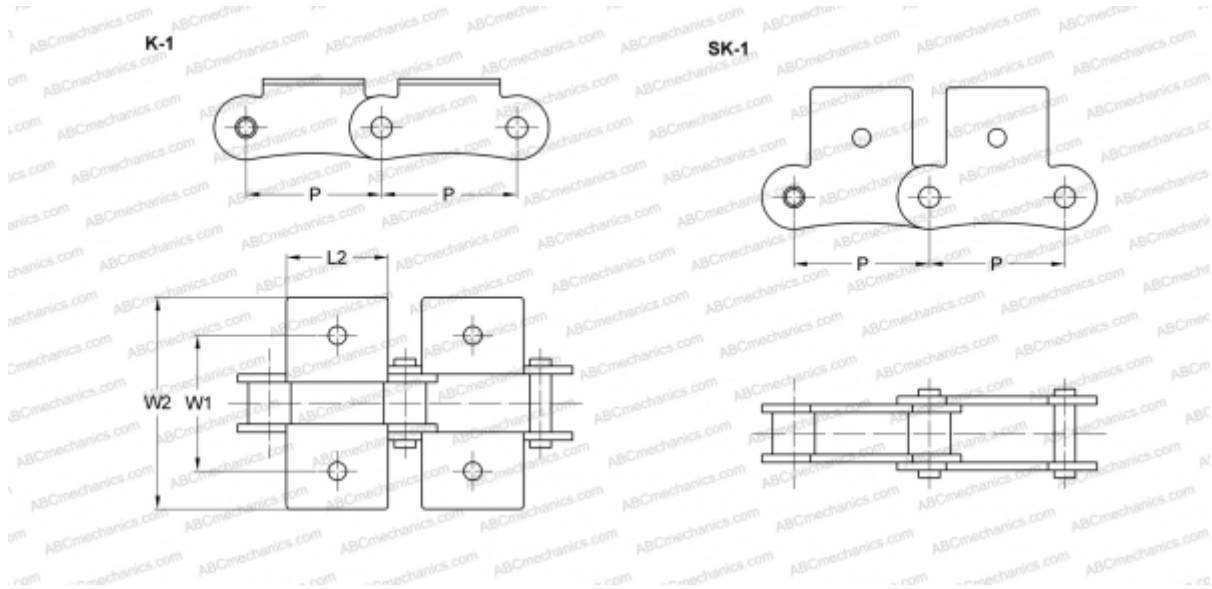

PHC 220B-L1SK1X10FT SKF

Double Pitch Roller Chain

TYPE: Drive roller chains special constructions, With special elements, Double pitch chain attachments K-1/SK-1 (SKF)

Technical specification

DIMENSIONS, MM

P	63,500
L2	52,000
W1	63,500
W2	104,000

MANUFACTURER [SKF](#)

DESIGNATION BS/ISO: 220B