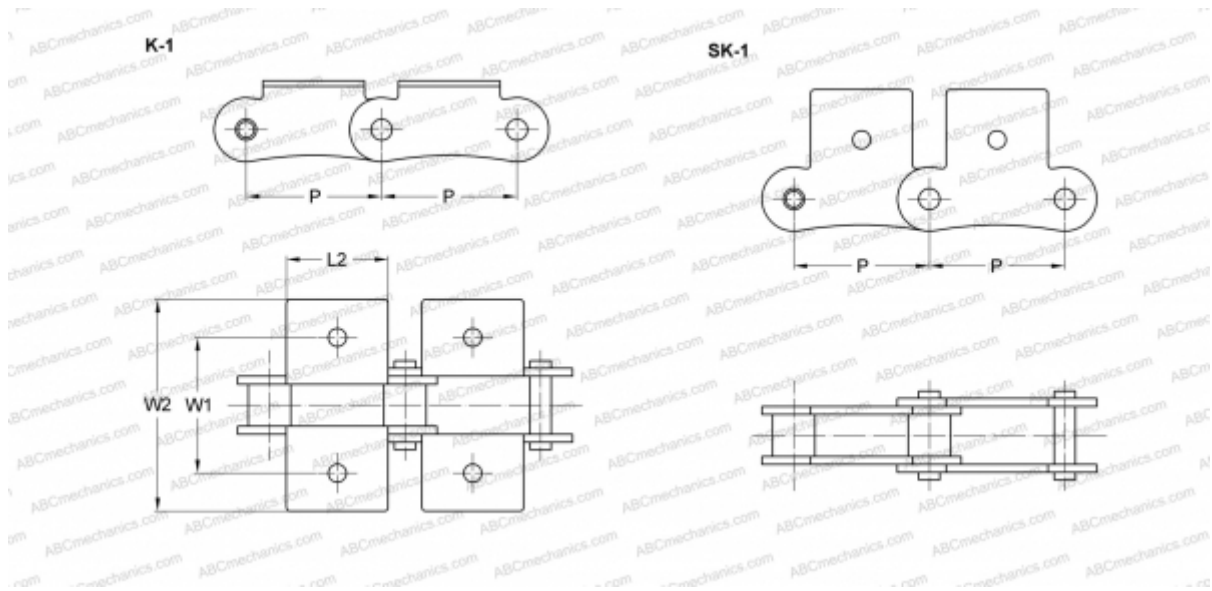

PHC 224B-L1SK1X10FT SKF

Double Pitch Roller Chain

TYPE: Drive roller chains special constructions, With special elements, Double pitch chain attachments K-1/SK-1 (SKF)

Technical specification

DIMENSIONS, MM

P	76,200
L2	60,000
W1	76,200
W2	120,000

MANUFACTURER [SKF](#)

DESIGNATION BS/ISO: 224B