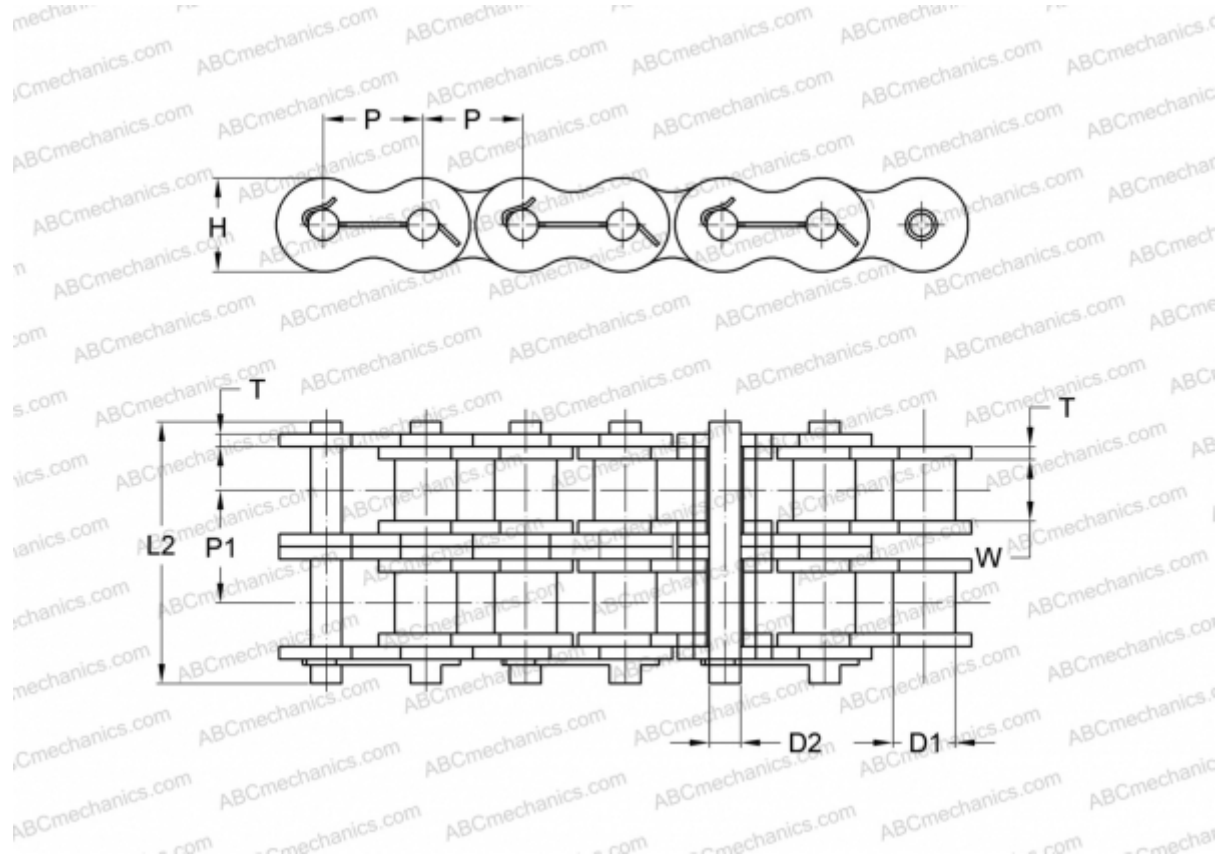

## PHC 20S-1X10FT SKF

Oil Field Chain

TYPE: Drive roller chains special constructions, For oil field, SKF

### Technical specification

#### DIMENSIONS, MM

P	31,750
D1	19,050
W	18,900
D2	9,530
H	30,000
T	4,000
L2	44,300

**WEIGHT, KG/M** 3,910

**MANUFACTURER** [SKF](#)

**DESIGNATION BS/ISO:** 20S-1

**DESIGNATION ANSI:** 100-1