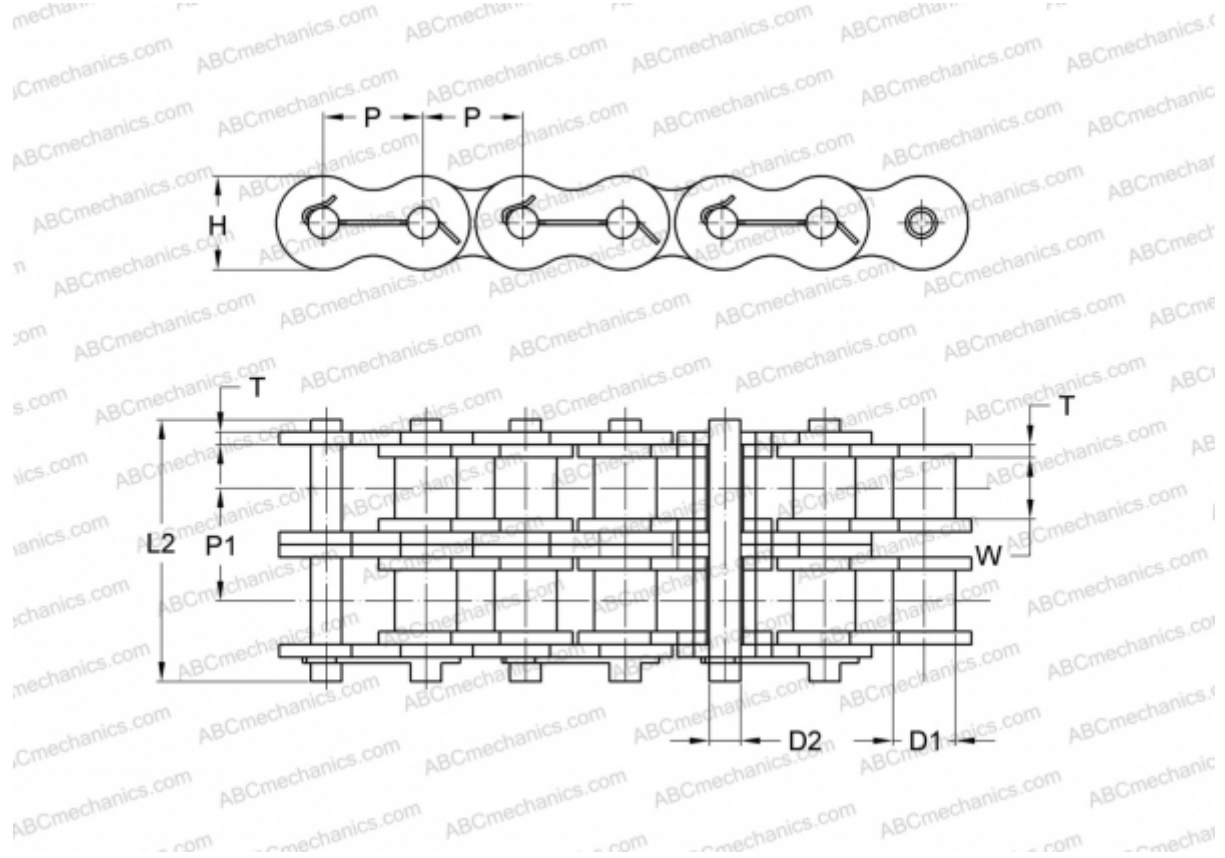

## PHC 32S-1X10FT SKF

Oil Field Chain

TYPE: Drive roller chains special constructions, For oil field, SKF

### Technical specification

#### DIMENSIONS, MM

P	50,800
D1	28,580
W	31,550
D2	14,270
H	48,200
T	6,400
L2	69,600

**WEIGHT, KG/M** 10,100

**MANUFACTURER** [SKF](#)

**DESIGNATION BS/ISO:** 32S-1

**DESIGNATION ANSI:** 160-1