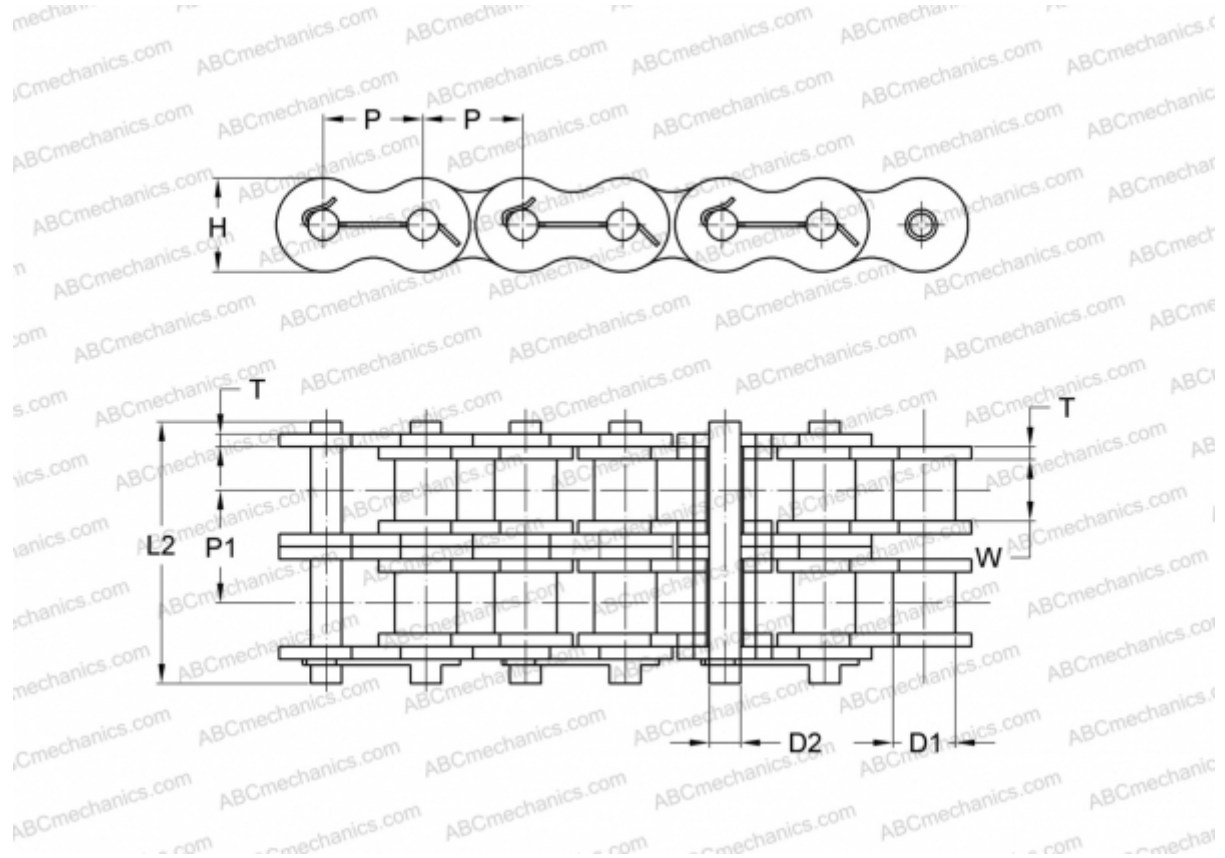

## PHC 40S-1X10FT SKF

Oil Field Chain

TYPE: Drive roller chains special constructions, For oil field, SKF

### Technical specification

#### DIMENSIONS, MM

P	63,500
D1	39,680
W	37,850
D2	19,850
H	60,300
T	8,000
L2	87,200

**WEIGHT, KG/M** 16,150

**MANUFACTURER** [SKF](#)

**DESIGNATION BS/ISO:** 40S-1

**DESIGNATION ANSI:** 200-1