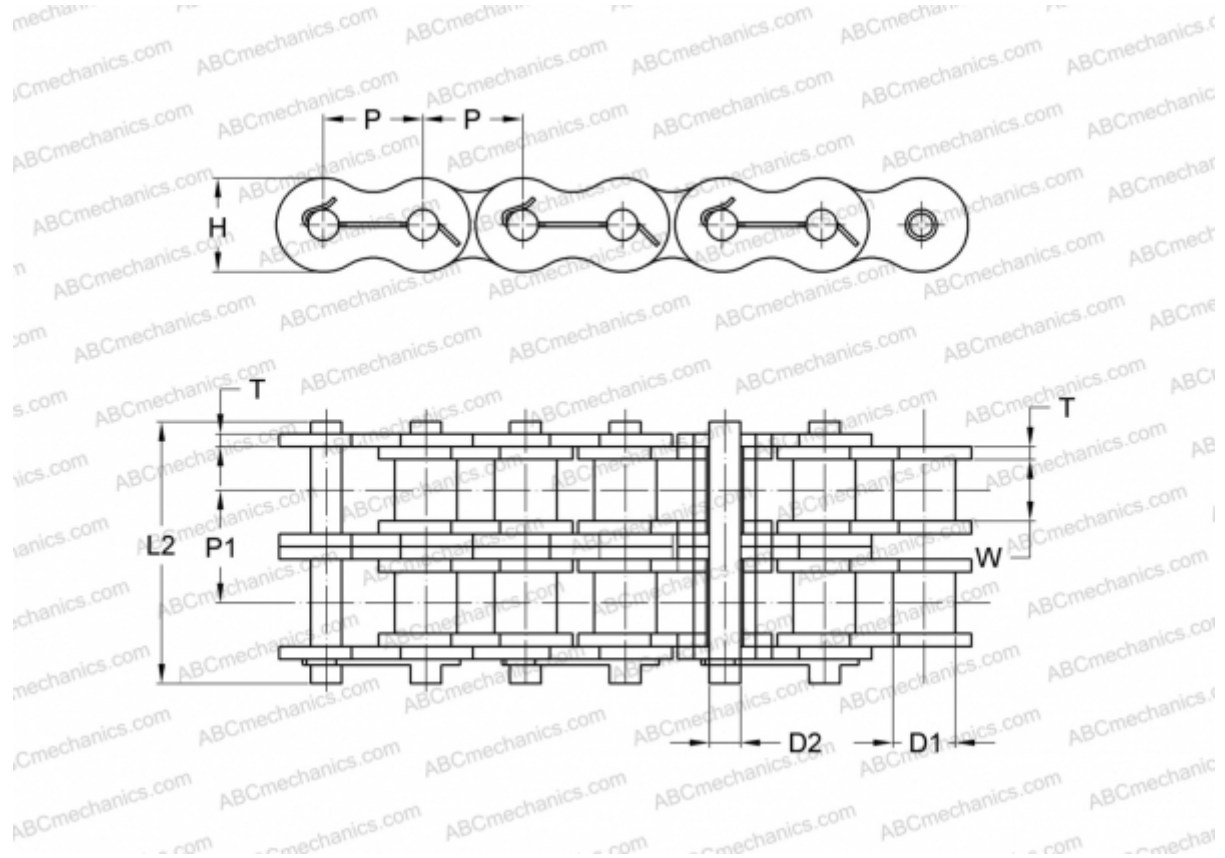

## PHC 20S-2X10FT SKF

Oil Field Chain

TYPE: Drive roller chains special constructions, For oil field, SKF

### Technical specification

#### DIMENSIONS, MM

P	31,750
D1	19,050
W	18,900
D2	9,530
H	30,100
T	4,000
P1	35,760
L2	80,500

**WEIGHT, KG/M** 7,800

**MANUFACTURER** [SKF](#)

**DESIGNATION BS/ISO:** 20S-2

**DESIGNATION ANSI:** 100-2