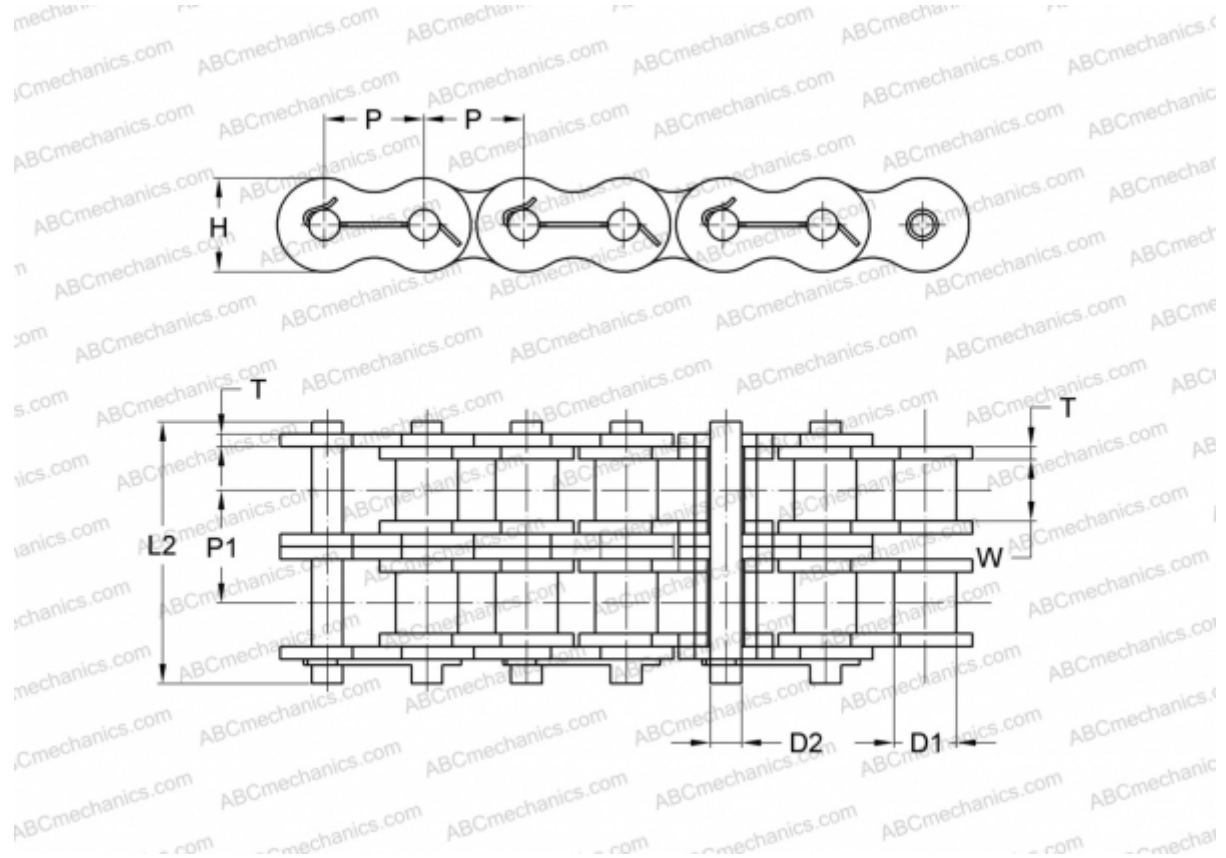

## PHC 40S-2X10FT SKF

Oil Field Chain

TYPE: Drive roller chains special constructions, For oil field, SKF

### Technical specification

#### DIMENSIONS, MM

P	63,500
D1	39,680
W	37,850
D2	19,850
H	60,300
T	8,000
P1	71,550
L2	158,800

**WEIGHT, KG/M** 32,240

**MANUFACTURER** [SKF](#)

**DESIGNATION BS/ISO:** 40S-2

**DESIGNATION ANSI:** 200-2