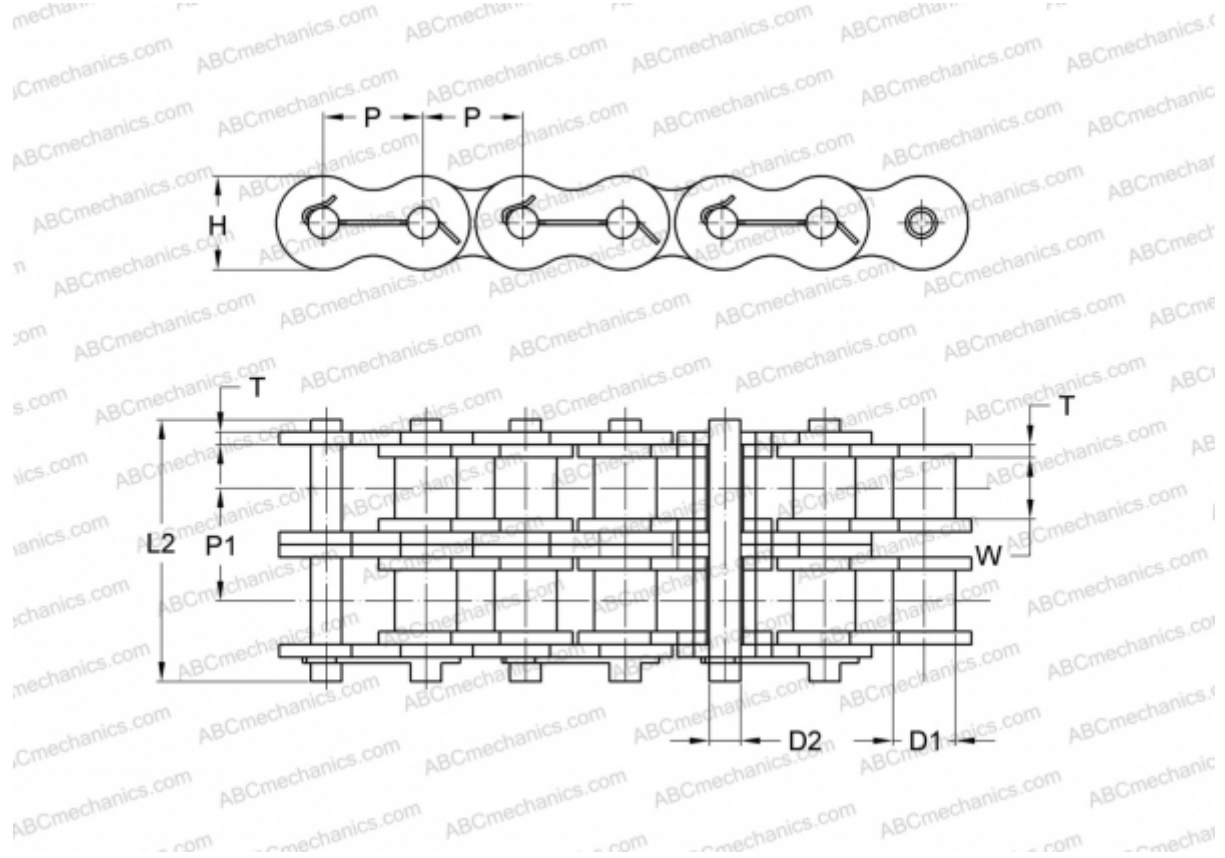

## PHC 20S-3X10FT SKF

Oil Field Chain

TYPE: Drive roller chains special constructions, For oil field, SKF

### Technical specification

#### DIMENSIONS, MM

P	31,750
D1	19,050
W	18,900
D2	9,530
H	30,100
T	4,000
P1	35,760
L2	116,300

**WEIGHT, KG/M** 11,770

**MANUFACTURER** [SKF](#)

**DESIGNATION BS/ISO:** 20S-3

**DESIGNATION ANSI:** 100-3