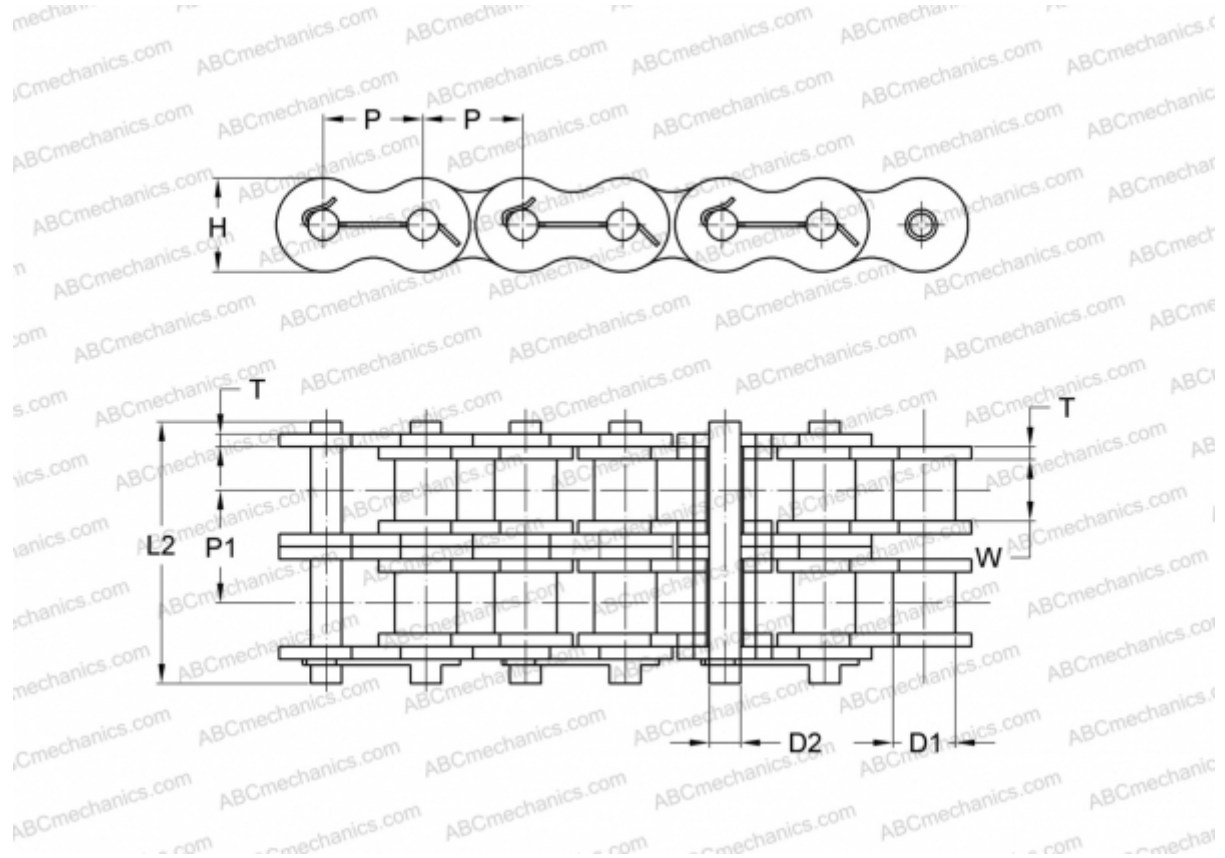

## PHC 28S-3X10FT SKF

Oil Field Chain

TYPE: Drive roller chains special constructions, For oil field, SKF

### Technical specification

#### DIMENSIONS, MM

P	44,450
D1	25,400
W	25,220
D2	12,700
H	42,200
T	5,600
P1	48,870
L2	156,800

**WEIGHT, KG/M** 22,200

**MANUFACTURER** [SKF](#)

**DESIGNATION BS/ISO:** 28S-3

**DESIGNATION ANSI:** 140-3