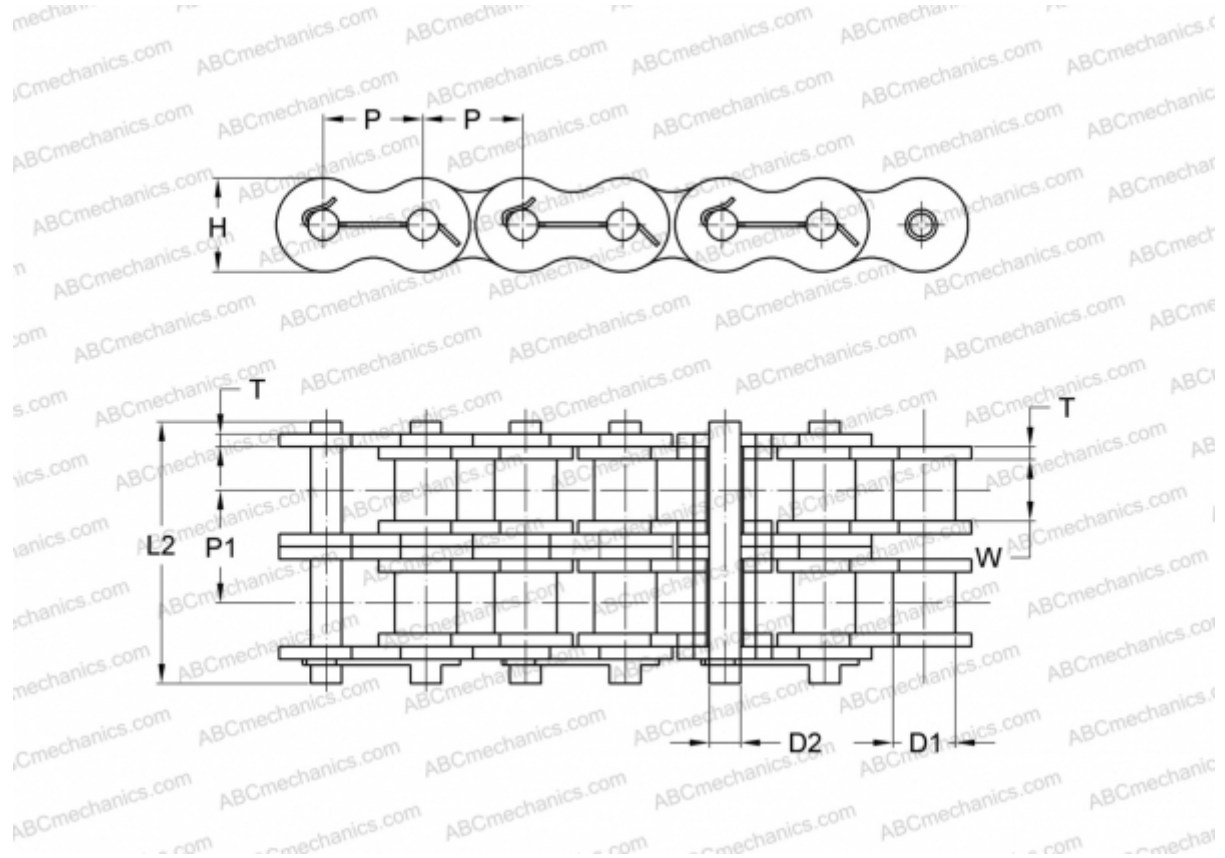

## PHC 28S-4X10FT SKF

Oil Field Chain

TYPE: Drive roller chains special constructions, For oil field, SKF

### Technical specification

#### DIMENSIONS, MM

P	44,450
D1	25,400
W	25,220
D2	12,700
H	42,200
T	5,600
P1	48,870
L2	205,700

**WEIGHT, KG/M** 29,630

**MANUFACTURER** [SKF](#)

**DESIGNATION BS/ISO:** 28S-4

**DESIGNATION ANSI:** 140-4