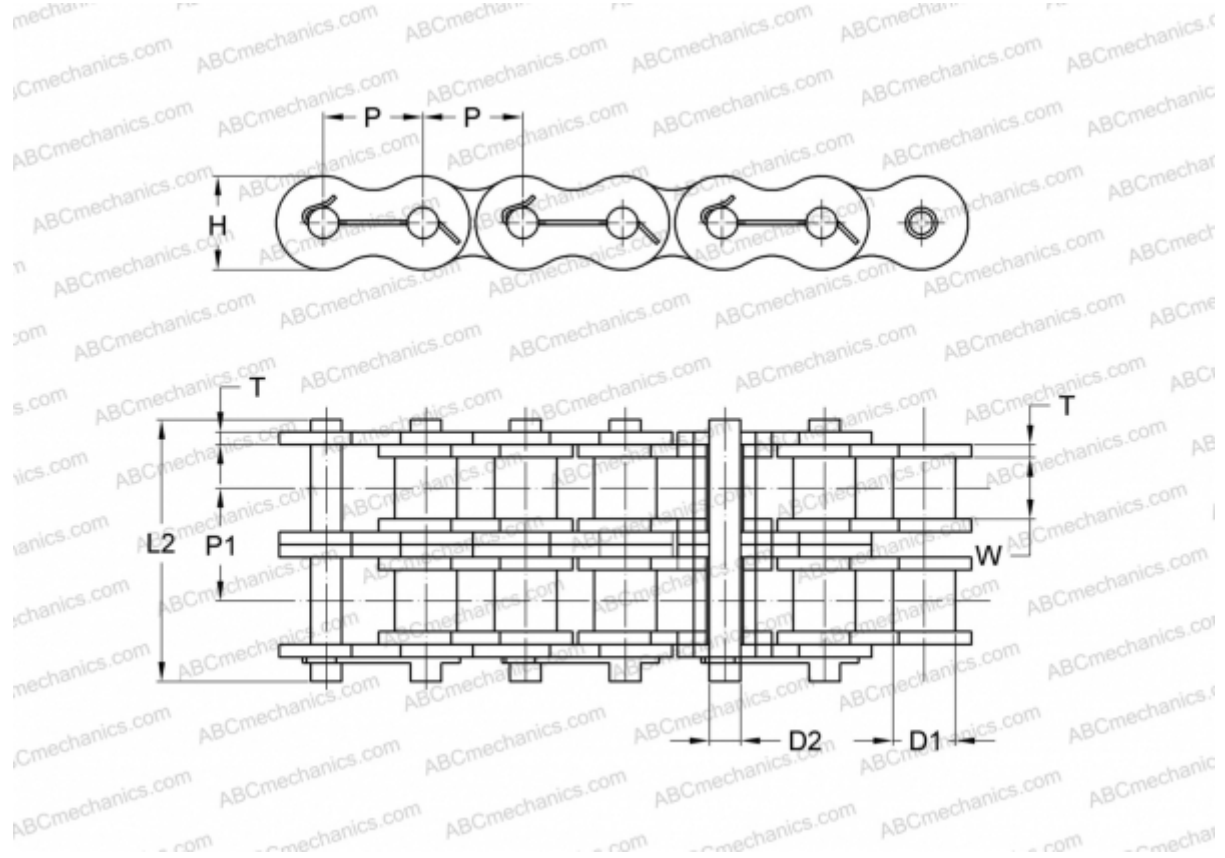

## PHC 20S-6X10FT SKF

Oil Field Chain

TYPE: Drive roller chains special constructions, For oil field, SKF

### Technical specification

#### DIMENSIONS, MM

P	31,750
D1	19,050
W	18,900
D2	9,530
H	30,100
T	4,000
P1	35,760
L2	223,600

**WEIGHT, KG/M** 23,050

**MANUFACTURER** [SKF](#)

**DESIGNATION BS/ISO:** 20S-6

**DESIGNATION ANSI:** 100-6