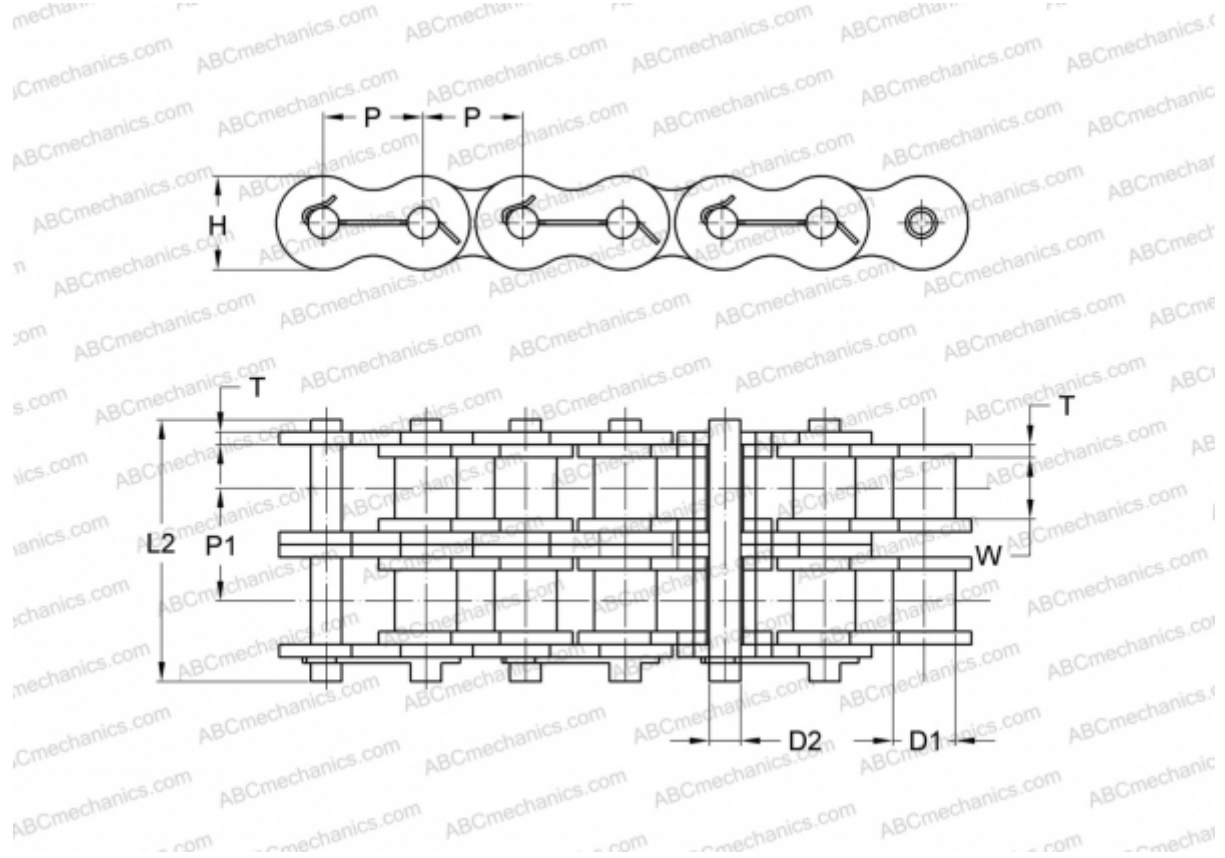

## PHC 32S-6X10FT SKF

Oil Field Chain

TYPE: Drive roller chains special constructions, For oil field, SKF

### Technical specification

#### DIMENSIONS, MM

P	50,800
D1	28,580
W	31,550
D2	14,270
H	48,200
T	6,400
P1	58,550
L2	362,300

**WEIGHT, KG/M** 59,830

**MANUFACTURER** [SKF](#)

**DESIGNATION BS/ISO:** 32S-6

**DESIGNATION ANSI:** 160-6