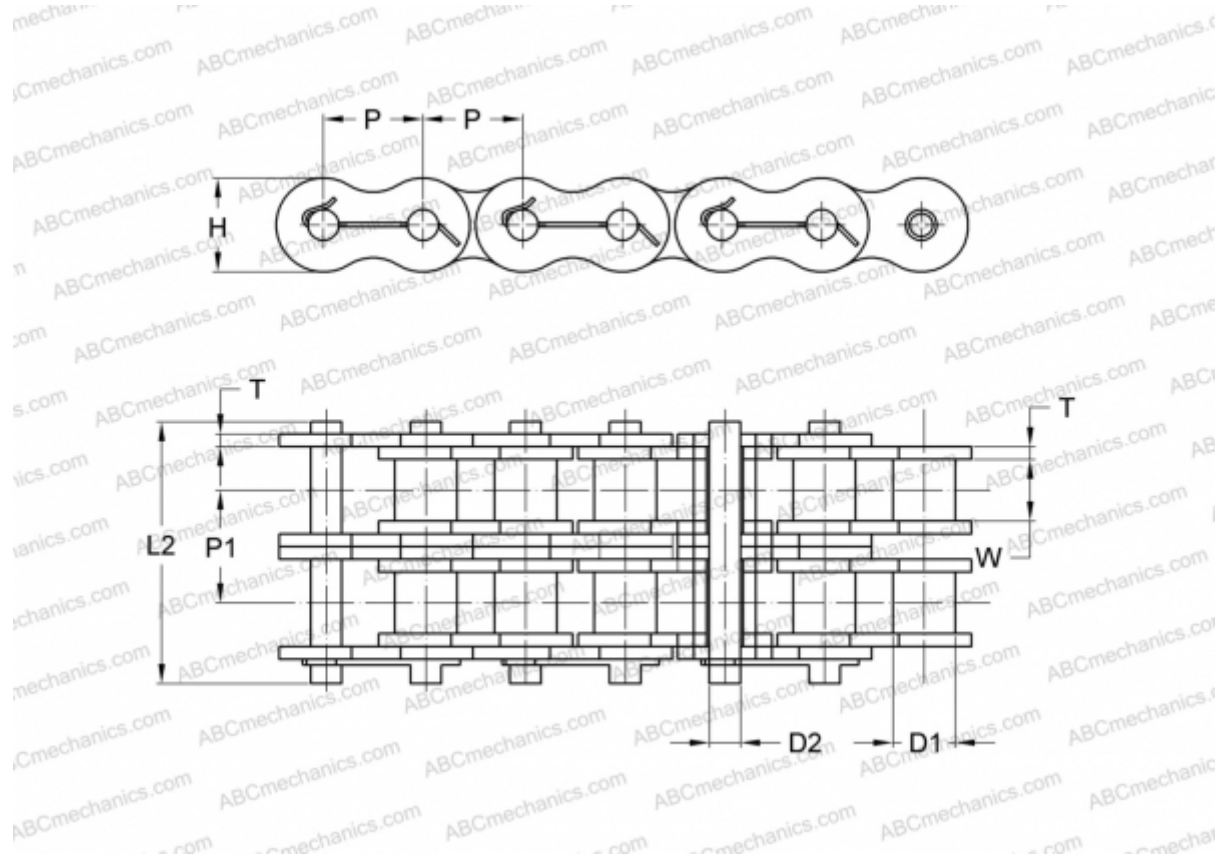

## PHC 40S-6X10FT SKF

Oil Field Chain

TYPE: Drive roller chains special constructions, For oil field, SKF

### Technical specification

#### DIMENSIONS, MM

P	63,500
D1	39,680
W	37,850
D2	19,850
H	60,300
T	8,000
P1	71,550
L2	445,000

**WEIGHT, KG/M** 95,230

**MANUFACTURER** [SKF](#)

**DESIGNATION BS/ISO:** 40S-6

**DESIGNATION ANSI:** 200-6