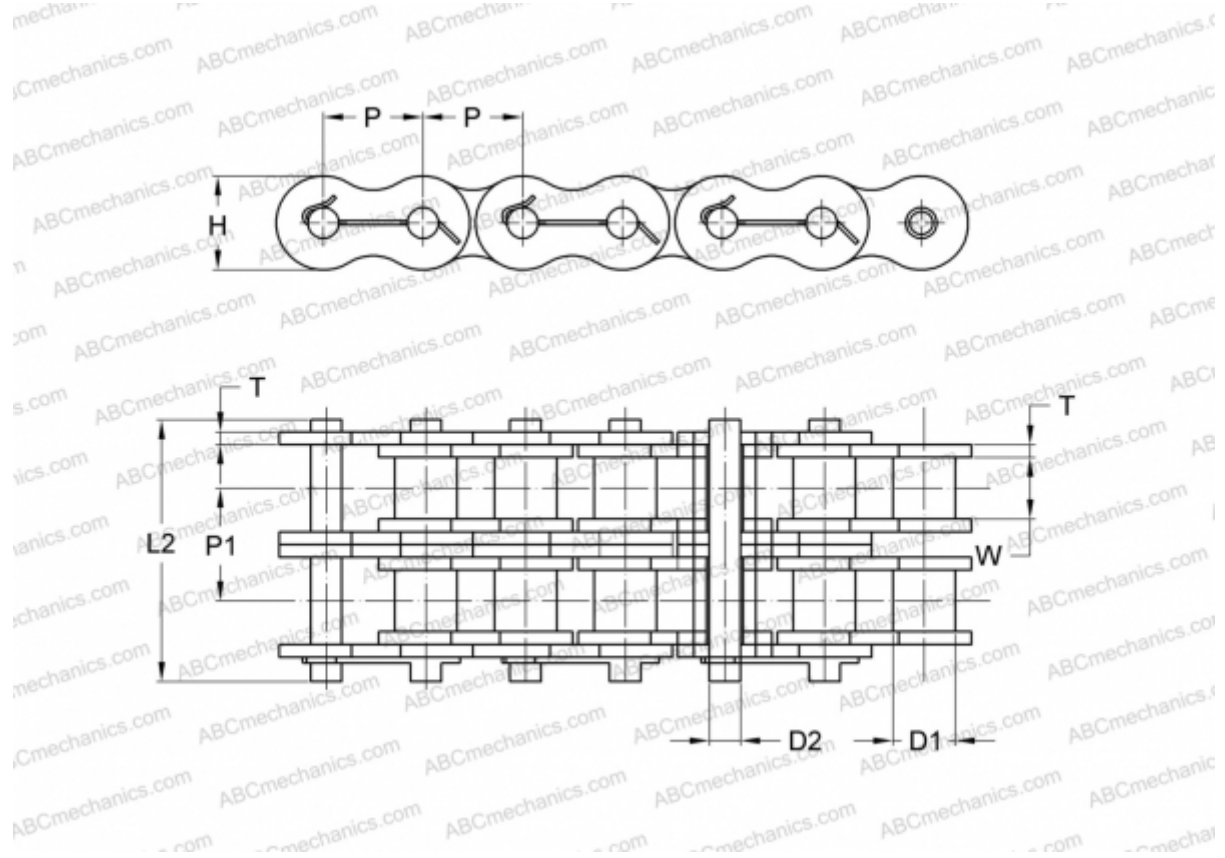

## PHC 20S-8X10FT SKF

Oil Field Chain

TYPE: Drive roller chains special constructions, For oil field, SKF

### Technical specification

#### DIMENSIONS, MM

P	31,750
D1	19,050
W	18,900
D2	9,530
H	30,100
T	4,000
P1	35,760
L2	295,100

**WEIGHT, KG/M** 30,710

**MANUFACTURER** [SKF](#)

**DESIGNATION BS/ISO:** 20S-8

**DESIGNATION ANSI:** 100-8