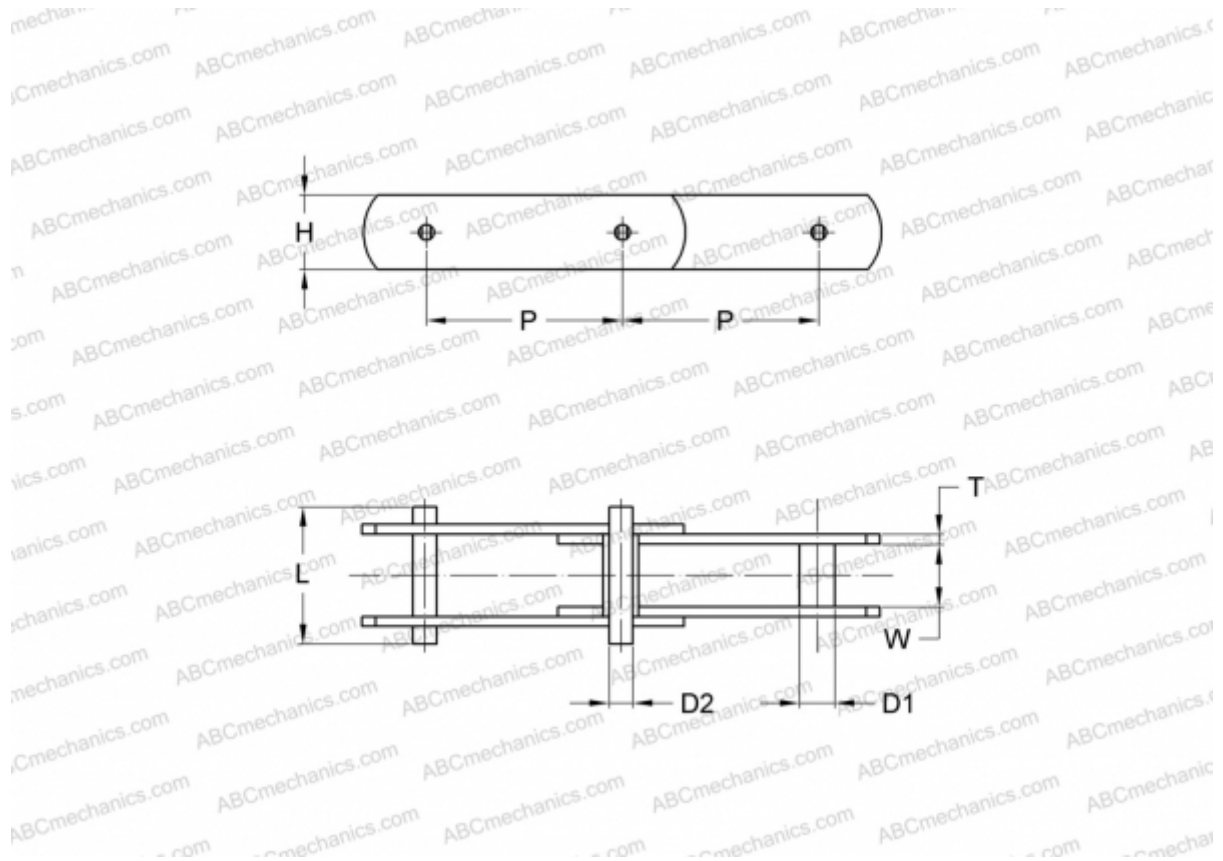

## PHC M20A40X5M SKF

Conveyor chain

TYPE: Conveyor chain, Type M, with bush (SKF)

### Technical specification

#### DIMENSIONS, MM

|    |        |
|----|--------|
| P  | 40,000 |
| D1 | 9,000  |
| W  | 16,000 |
| D2 | 6,000  |
| H  | 19,000 |
| T  | 2,500  |
| L  | 35,000 |

**MANUFACTURER** [SKF](#)

**DESIGNATION BS/ISO:** M20A