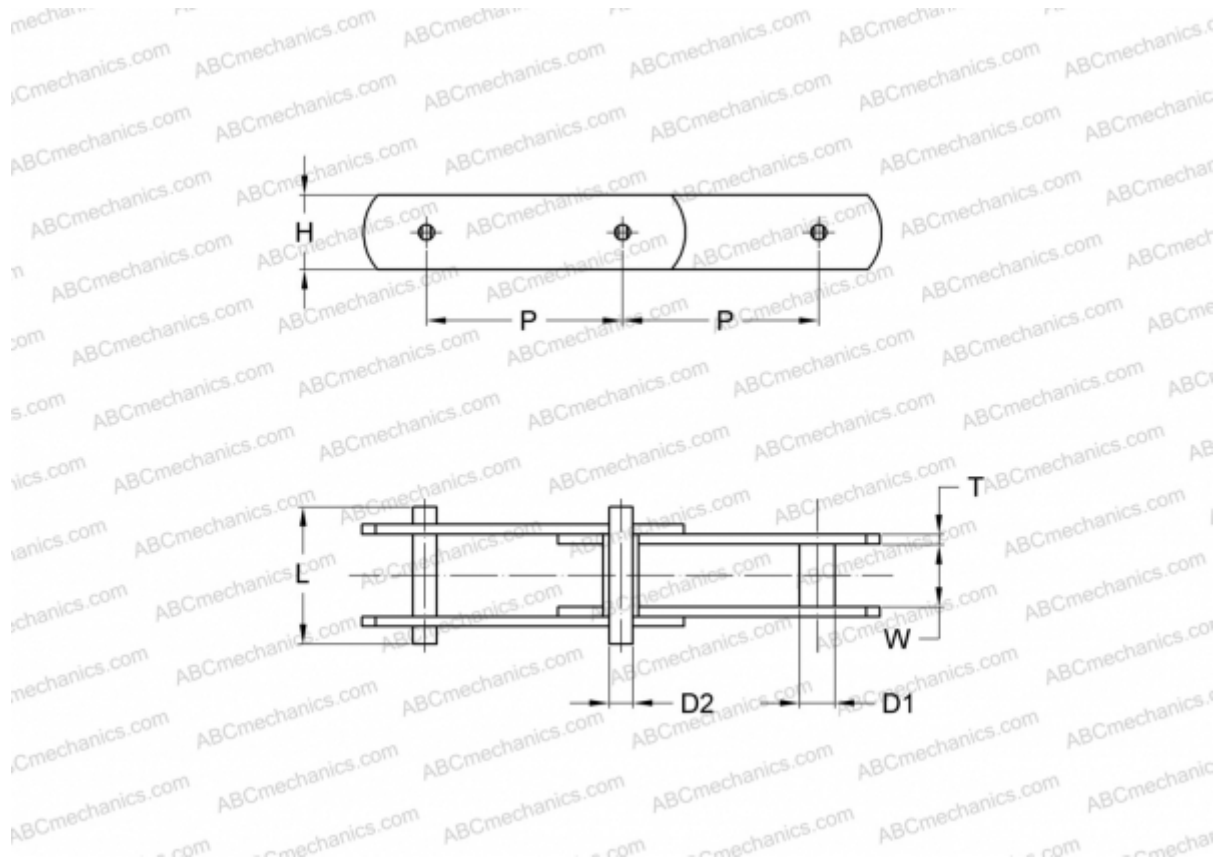

PHC M20A63X5M SKF

Conveyor chain

TYPE: Conveyor chain, Type M, with bush (SKF)

Technical specification

DIMENSIONS, MM

P	63,000
D1	9,000
W	16,000
D2	6,000
H	19,000
T	2,500
L	35,000

MANUFACTURER [SKF](#)

DESIGNATION BS/ISO: M20A