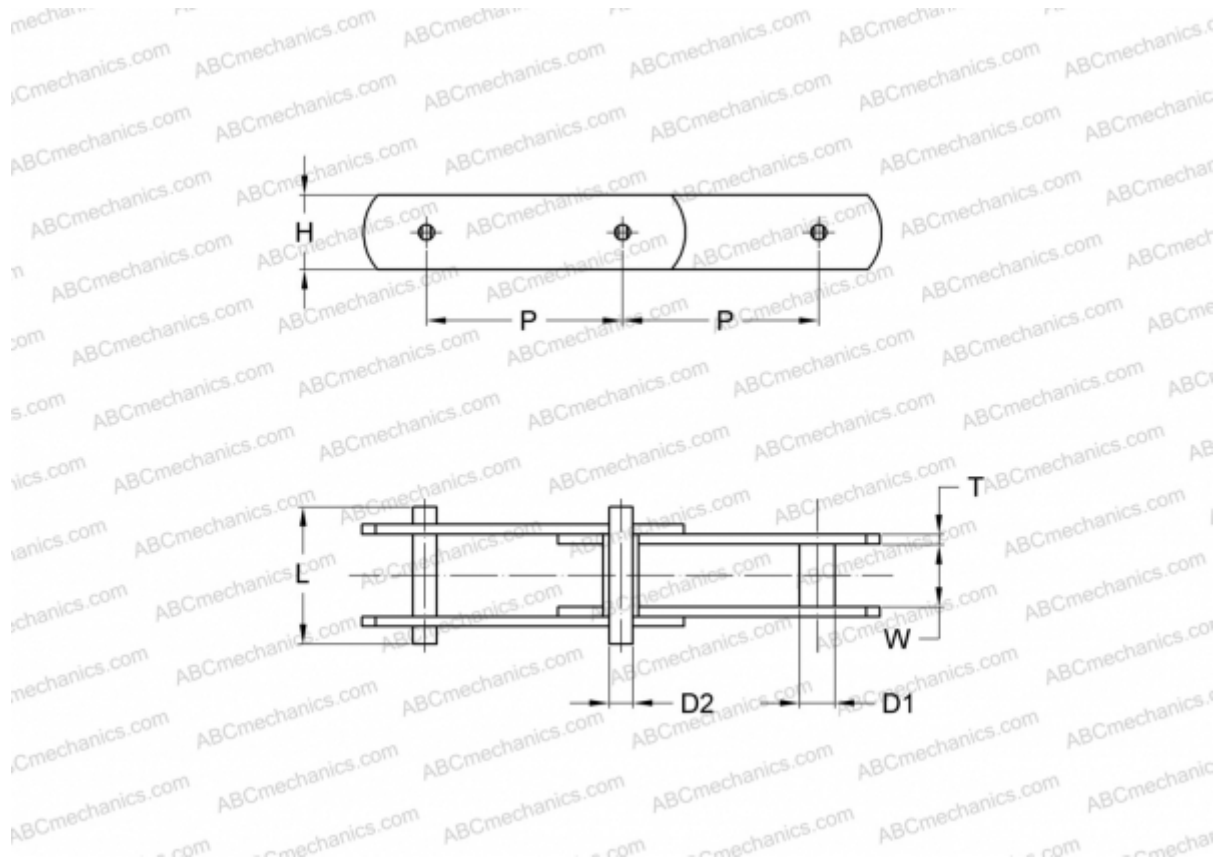

## PHC M20A80X5M SKF

Conveyor chain

TYPE: Conveyor chain, Type M, with bush (SKF)

### Technical specification

#### DIMENSIONS, MM

P	80,000
D1	9,000
W	16,000
D2	6,000
H	19,000
T	2,500
L	35,000

**MANUFACTURER** [SKF](#)

**DESIGNATION BS/ISO:** M20A