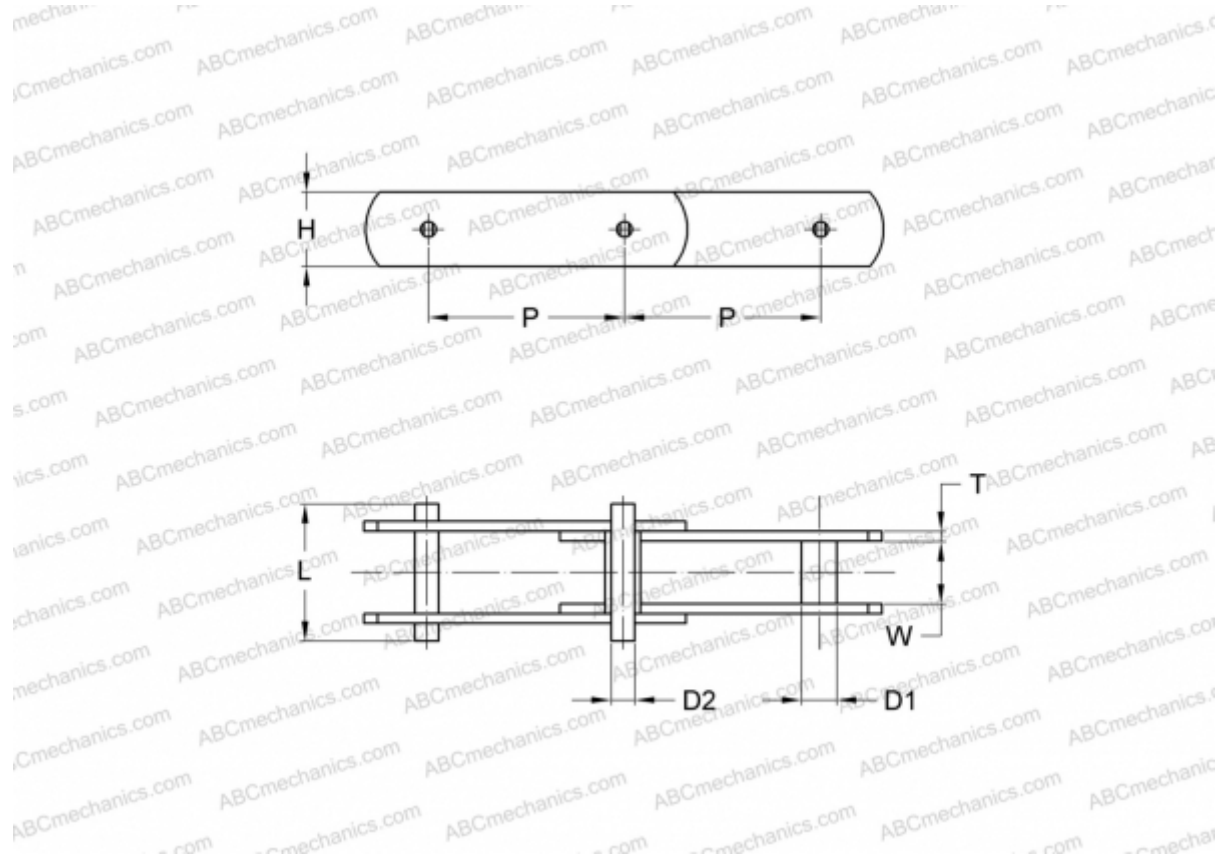

PHC M20A160X5M SKF

Conveyor chain

TYPE: Conveyor chain, Type M, with bush (SKF)

Technical specification

DIMENSIONS, MM

P	160,000
D1	9,000
W	16,000
D2	6,000
H	19,000
T	2,500
L	35,000

MANUFACTURER [SKF](#)

DESIGNATION BS/ISO: M20A