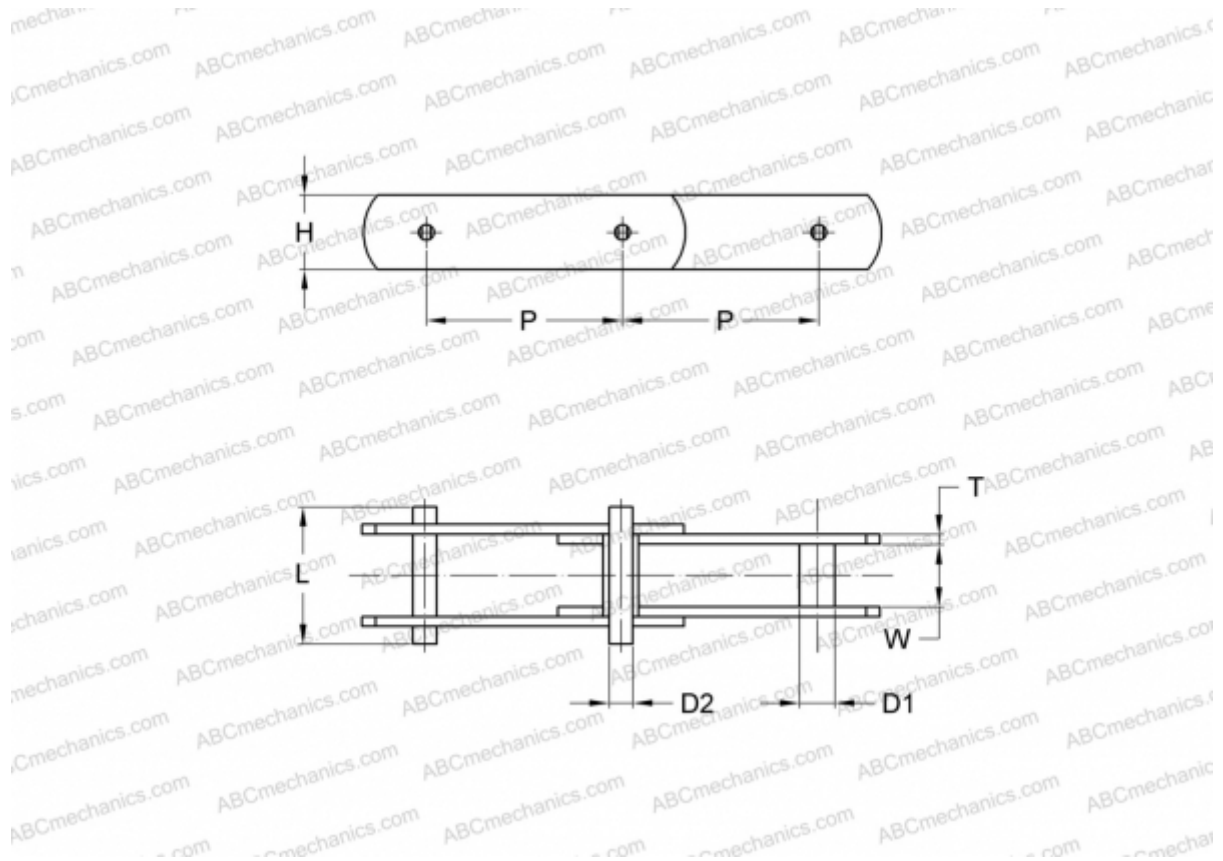

## PHC M28A63X5M SKF

Conveyor chain

TYPE: Conveyor chain, Type M, with bush (SKF)

### Technical specification

#### DIMENSIONS, MM

P	63,000
D1	10,000
W	18,000
D2	7,000
H	21,000
T	3,000
L	40,000

**MANUFACTURER** [SKF](#)

**DESIGNATION BS/ISO:** M28A