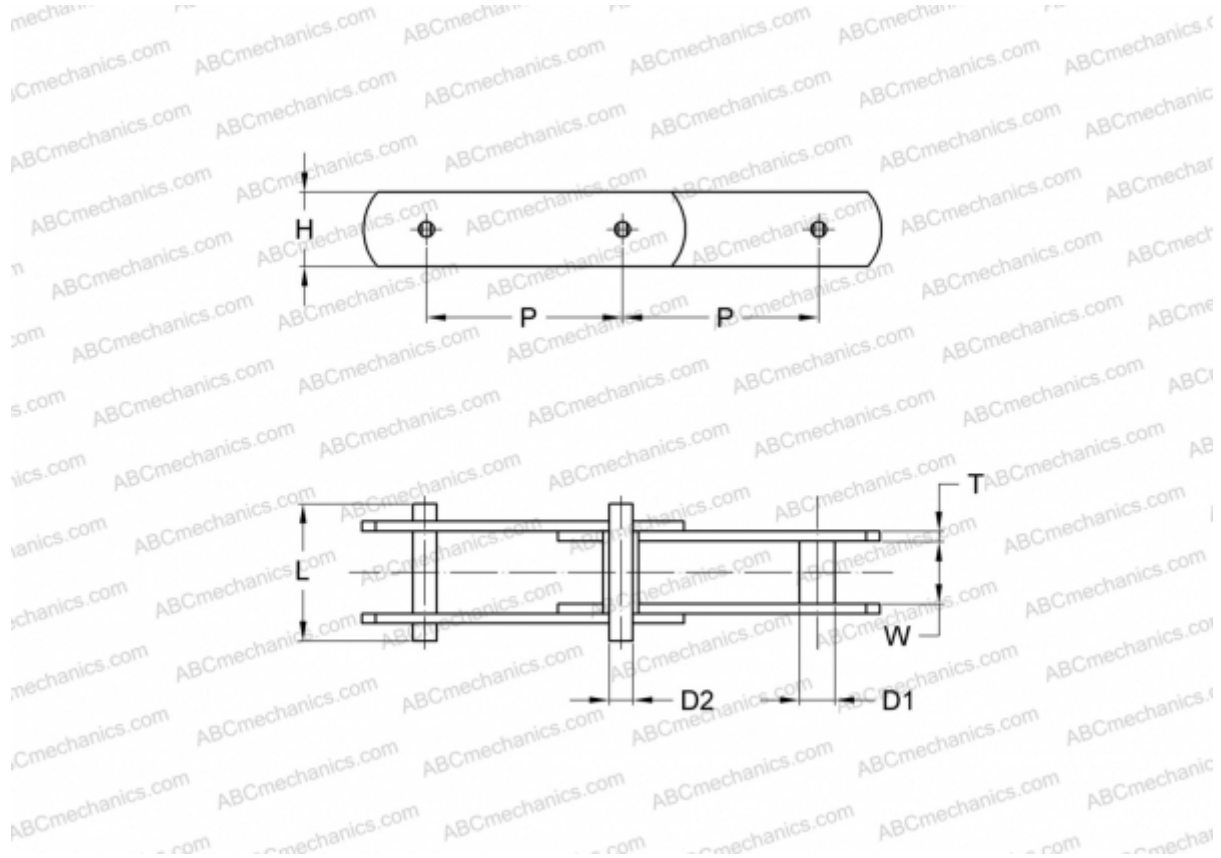

PHC M28A100X5M SKF

Conveyor chain

TYPE: Conveyor chain, Type M, with bush (SKF)

Technical specification

DIMENSIONS, MM

P	100,000
D1	10,000
W	18,000
D2	7,000
H	21,000
T	3,000
L	40,000

MANUFACTURER [SKF](#)

DESIGNATION BS/ISO: M28A