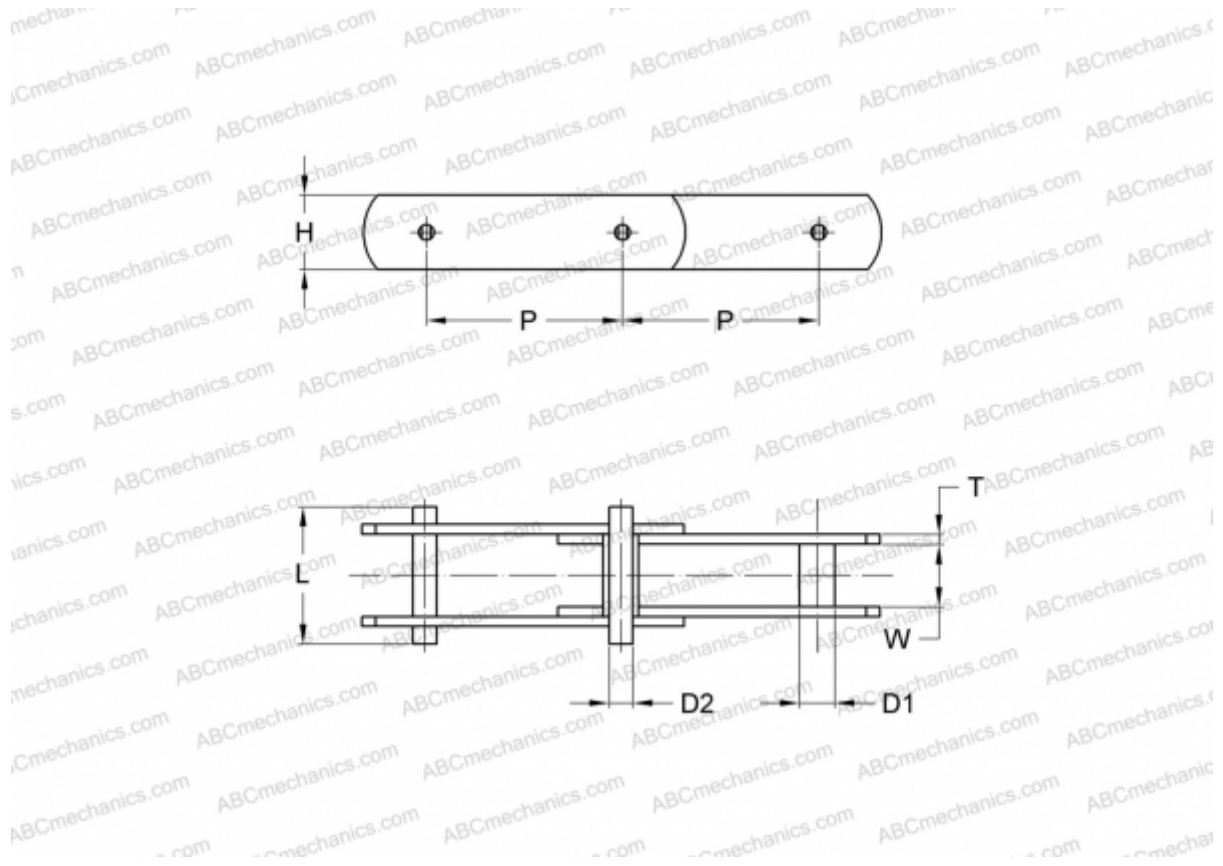

## PHC M28A125X5M SKF

Conveyor chain

TYPE: Conveyor chain, Type M, with bush (SKF)

### Technical specification

#### DIMENSIONS, MM

P	125,000
D1	10,000
W	18,000
D2	7,000
H	21,000
T	3,000
L	40,000

**MANUFACTURER** [SKF](#)

**DESIGNATION BS/ISO:** M28A