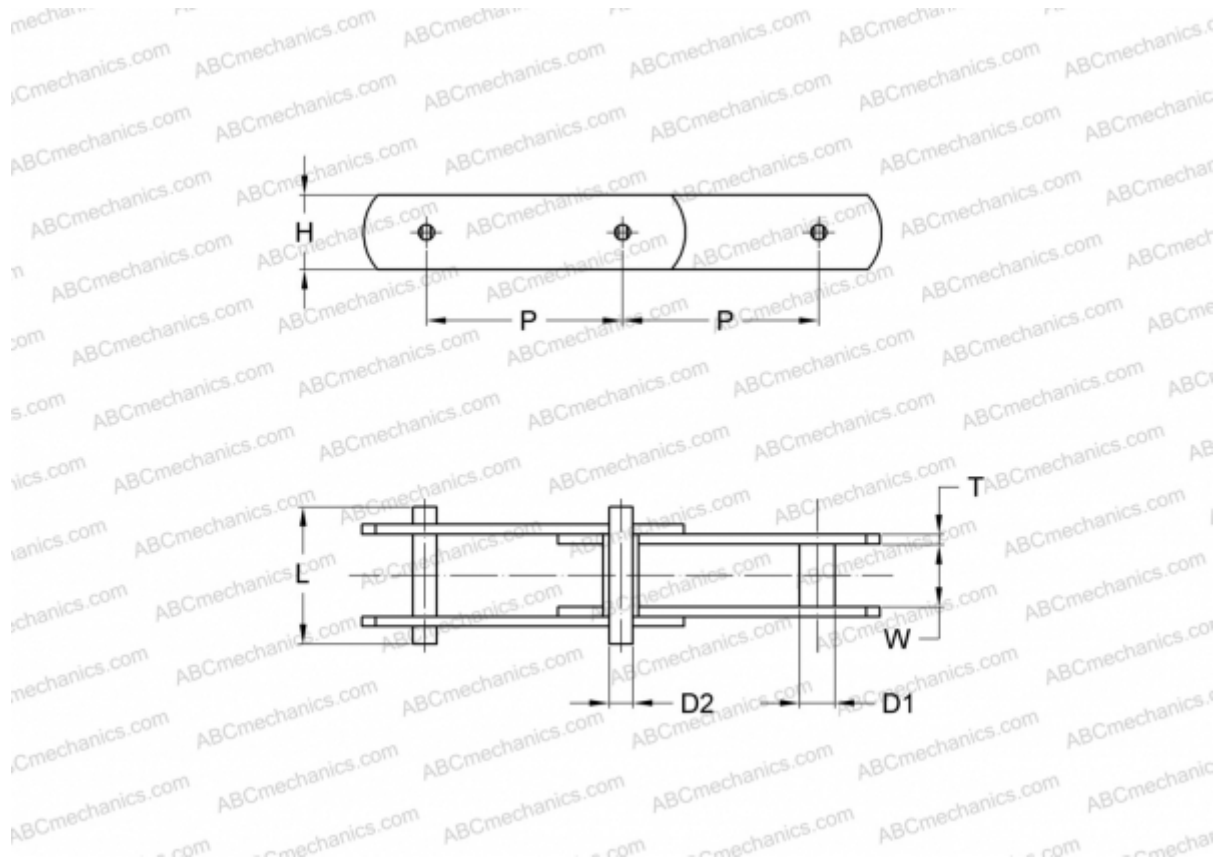

PHC M40A63X5M SKF

Conveyor chain

TYPE: Conveyor chain, Type M, with bush (SKF)

Technical specification

DIMENSIONS, MM

P	63,000
D1	12,500
W	20,000
D2	8,500
H	26,000
T	3,500
L	45,000

MANUFACTURER [SKF](#)

DESIGNATION BS/ISO: M40A