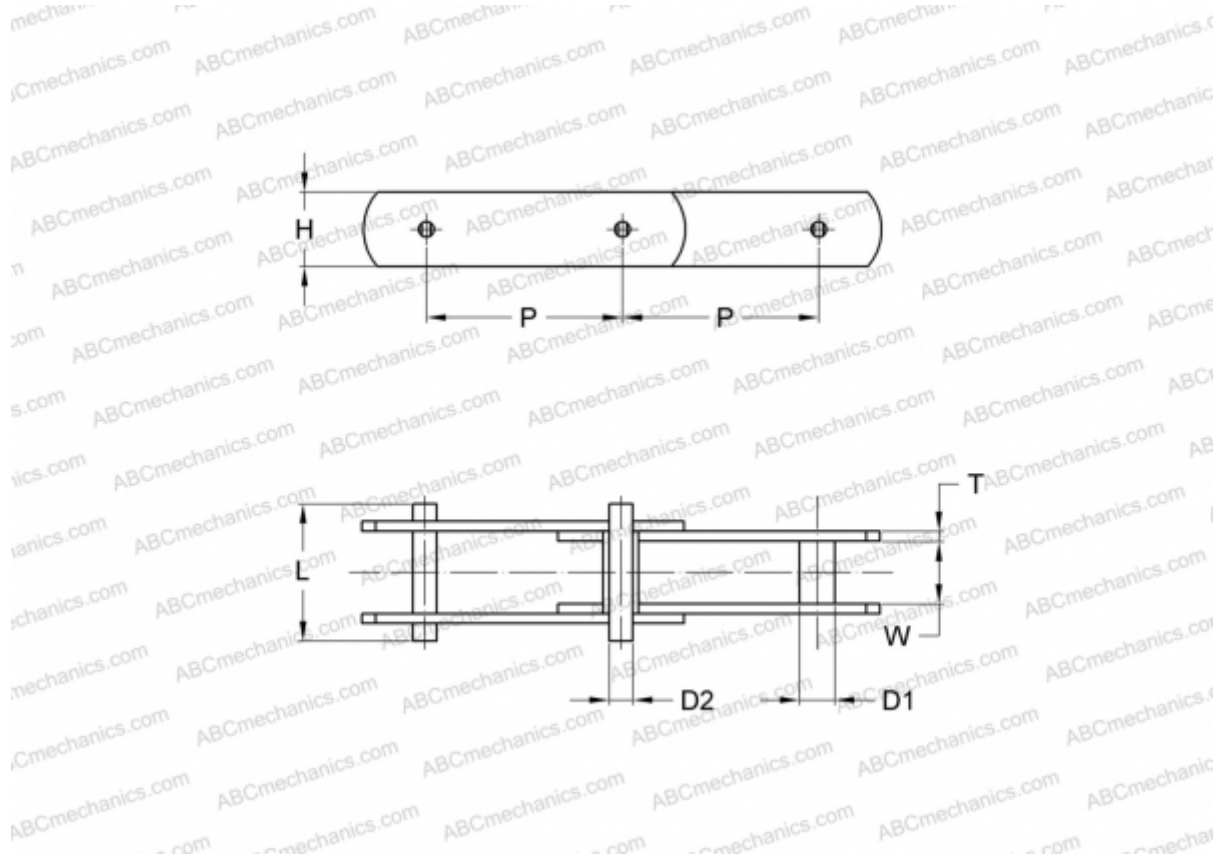

PHC M40A100X5M SKF

Conveyor chain

TYPE: Conveyor chain, Type M, with bush (SKF)

Technical specification

DIMENSIONS, MM

P	100,000
D1	12,500
W	20,000
D2	8,500
H	26,000
T	3,500
L	45,000

MANUFACTURER [SKF](#)

DESIGNATION BS/ISO: M40A