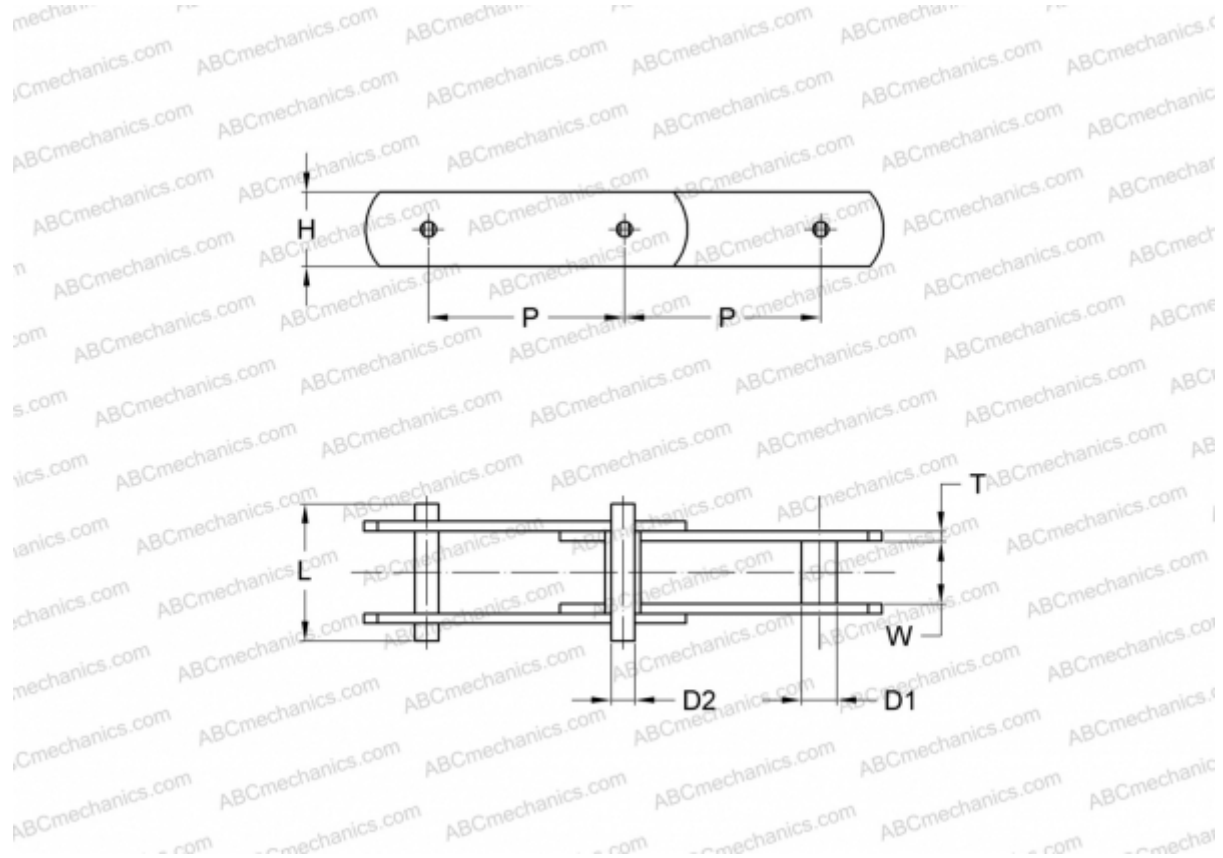

## PHC M40A125X5M SKF

Conveyor chain

TYPE: Conveyor chain, Type M, with bush (SKF)

### Technical specification

#### DIMENSIONS, MM

P	125,000
D1	12,500
W	20,000
D2	8,500
H	26,000
T	3,500
L	45,000

**MANUFACTURER** [SKF](#)

**DESIGNATION BS/ISO:** M40A